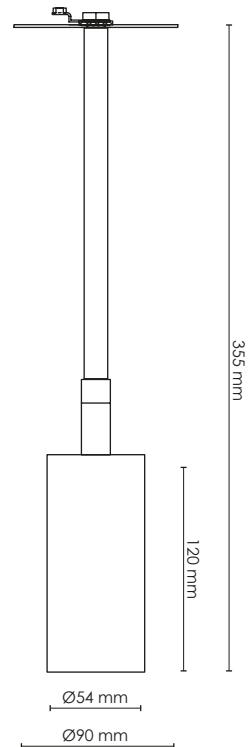

TECNICAL SPECS.

LIGHT SOURCE

PAR16 - 6,5W 60° - 2700 K - 550 lm