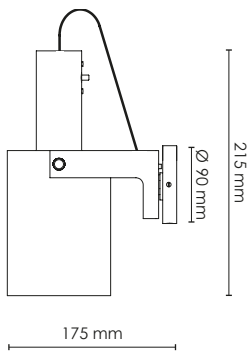

VOLUME 2 WALL

MODEL SMALL

3470 SEK

SLATE GREY/BRASS

ART.NO. 411261025 WITH CABLE

ART.NO. 411265025 DIRECT MOUNT

SOIL GREY/BRASS

ART.NO. 411261030 WITH CABLE

ART.NO. 411265030 DIRECT MOUNT

UMBRA GREY/BRASS

ART.NO. 411261026 WITH CABLE

ART.NO. 411265026 DIRECT MOUNT

WHITE/BRASS

ART.NO. 411261202 WITH CABLE

ART.NO. 411265202 DIRECT MOUNT

BLACK/BRASS

ART.NO. 411261005 WITH CABLE

ART.NO. 411265005 DIRECT MOUNT