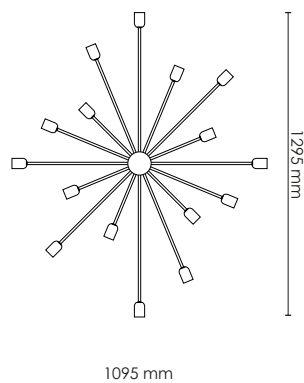

ASTORIA CEILING/ WALL

26010 SEK

BLACK

ART.NO. 200560005 - DIRECT MOUNT

BRASS

ART.NO. 200560001 - DIRECT MOUNT