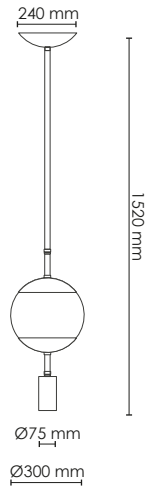

MONROE CEILING WITH SPOT

HEIGHT 1520

10540 SEK

BRASS/OPAL GLASS

ART.NO. 580410001