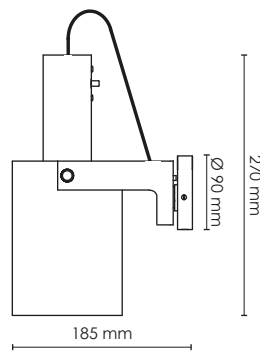

BLACK/BRASS

ART.NO. 411263005 WITH CABLE

ART.NO. 411267005 DIRECT MOUNT