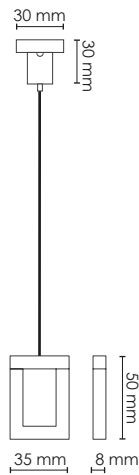

WIRE SUSPENSION LONG KENNEDY

MODEL 4 M

960 SEK

(2PCS)

WIRE/BLACK FITTINGS

ART.NO. 375915005

WIRE/BRONZE COLORED FITTINGS

ART.NO. 375915223

WIRE/STEEL FITTINGS

ART.NO. 375915500