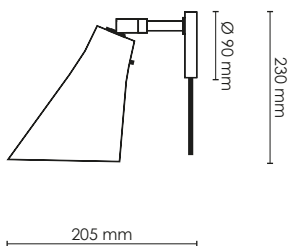

MILLER WALL

3110 SEK

SILK GREY/BRASS

ART.NO. 850261110 WITH CABLE

ART.NO. 850265110 DIRECT MOUNT

SLATE GREY/BRASS

ART.NO. 850261125 WITH CABLE

ART.NO. 850265125 DIRECT MOUNT

UMBRA GREY/BRASS

ART.NO. 850261126 WITH CABLE

ART.NO. 850265126 DIRECT MOUNT

LIGHT SAND/BRASS

ART.NO. 850261127 WITH CABLE

ART.NO. 850265127 DIRECT MOUNT

BLACK/BRASS

ART.NO. 850261005 WITH CABLE

ART.NO. 850265005 DIRECT MOUNT

SLATE GREY/STEEL

ART.NO. 850263025 WITH CABLE

ART.NO. 850267025 DIRECT MOUNT

UMBRA GREY/STEEL

ART.NO. 850263026 WITH CABLE

ART.NO. 850267026 DIRECT MOUNT

BLACK

ART.NO. 850264005 WITH CABLE

ART.NO. 850268005 DIRECT MOUNT