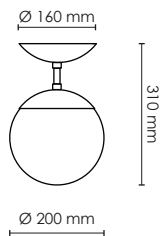

LORD 1 CEILING / WALL

MODEL Ø200

2620 NOK

BLACK/SMOKED GLASS

ART.NO. 232520105

BLACK/OPAL GLASS

ART.NO. 232520005

BRONZE COLORED/OPAL GLASS

ART.NO. 232520223

BRONZE COLORED/

SMOKED GLASS

ART.NO. 232520123

3000 NOK

BRASS/BROWN GLASS

ART.NO. 232520201

BRASS/OPAL GLASS

ART.NO. 232520001

STEEL /OPAL GLASS

ART.NO. 232520500