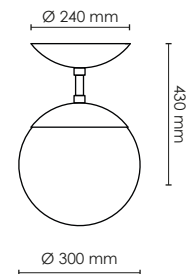

MODEL Ø300

4610 NOK

BLACK/SMOKED GLASS

ART.NO. 232530105

BLACK/OPAL GLASS

ART.NO. 232530005

BRONZE COLORED/OPAL GLASS

ART.NO. 232530223

BRONZE COLORED/

SMOKED GLASS

ART.NO. 232530123

5280 NOK

BRASS/BROWN GLASS

ART.NO. 232530201

BRASS/OPAL GLASS

ART.NO. 232530001

STEEL /OPAL GLASS

ART.NO. 232530500