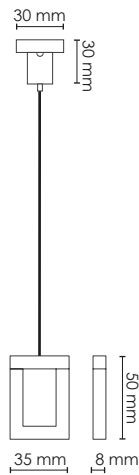

WIRE SUSPENSION LONG KENNEDY

MODEL 4 M

1020 NOK

(2PCS)

WIRE/BLACK FITTINGS

ART.NO. 375915005

WIRE/BRONZE COLORED FITTINGS

ART.NO. 375915223

WIRE/STEEL FITTINGS

ART.NO. 375915500