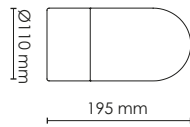

VOX WALL

2040 NOK
BRASS/OPAL GLASS
ART.NO. 700200001