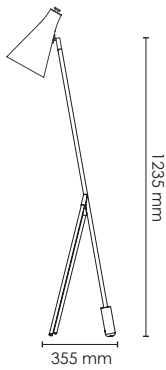

HUNTER OUTDOOR

4000 NOK
COPPER
ART.NO. 800215035

MODEL GOOSENECK
4000 NOK
COPPER
ART.NO. 800217035