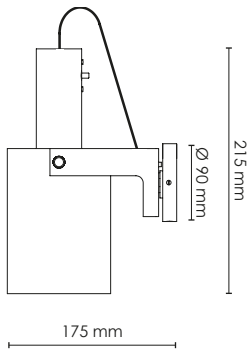

VOLUME 2 WALL

MODEL SMALL

3680 NOK

SLATE GREY/BRASS

ART.NO. 411261025 WITH CABLE

ART.NO. 411265025 DIRECT MOUNT

SOIL GREY/BRASS

ART.NO. 411261030 WITH CABLE

ART.NO. 411265030 DIRECT MOUNT

UMBRA GREY/BRASS

ART.NO. 411261026 WITH CABLE

ART.NO. 411265026 DIRECT MOUNT

WHITE/BRASS

ART.NO. 411261202 WITH CABLE

ART.NO. 411265202 DIRECT MOUNT

BLACK/BRASS

ART.NO. 411261005 WITH CABLE

ART.NO. 411265005 DIRECT MOUNT