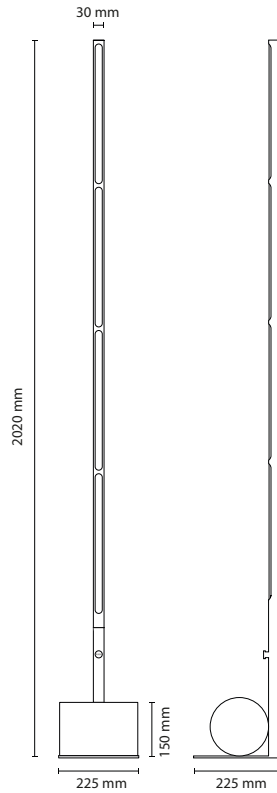

BLOOMSBURY FLOOR

11490 NOK
BLACK
ART.NO. 811601005

11490 NOK
BLUE
ART.NO. 811601025

11490 NOK
STEEL
ART.NO. 811601500

13870 NOK
BLACK/BRASS
ART.NO. 811601001