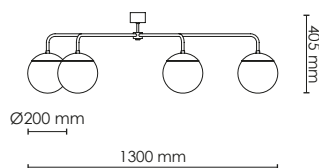

LORD ASYMMETRIC

26280 NOK

BLACK/SMOKED GLASS

ART.NO. 229520105

BLACK/OPAL GLASS

ART.NO. 229520005

BRONZE COLORED/OPAL GLASS

ART.NO. 229520223

29790 NOK

BRASS/BROWN GLASS

ART.NO. 229520201

BRASS/OPAL GLASS

ART.NO. 229520001