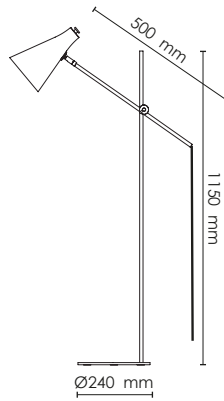

HUNTER OUTDOOR

4000 NOK
COPPER
ART.NO. 800215035

MODEL GOOSENECK
4000 NOK
COPPER
ART.NO. 800217035