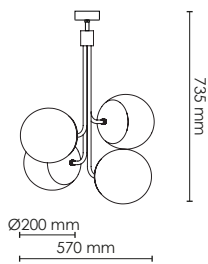

LORD BOUQUET CHANDELIER

HEIGHT 735

12970 NOK

BLACK/SMOKED GLASS

ART.NO. 219111105

BLACK/OPAL GLASS

ART.NO. 219111005

BRONZE COLORED/OPAL GLASS

ART.NO. 219111223

15430 NOK

BRASS/BROWN GLASS

ART.NO. 219111201

BRASS/OPAL GLASS

ART.NO. 219111001

STEEL/ OPAL GLASS

ART.NO. 219111500