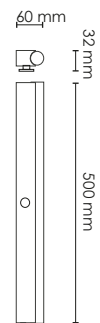

ART.NO. 911246223 DIRECT MOUNT

**BRASS**

ART.NO. 911245001 WITH CABLE

ART.NO. 911246001 DIRECT MOUNT

**STEEL**

ART.NO. 911245500 WITH CABLE

ART.NO. 911246500 DIRECT MOUNT

HEIGHT 1000 with dimmer