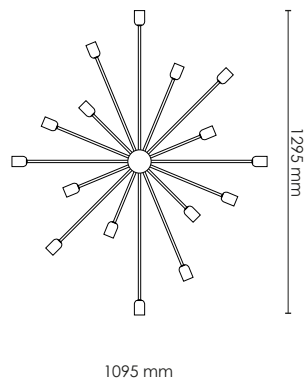

## ASTORIA CEILING/ WALL

---

27600 NOK

**BLACK**

ART.NO. 200560005 - DIRECT MOUNT

**BRASS**

ART.NO. 200560001 - DIRECT MOUNT