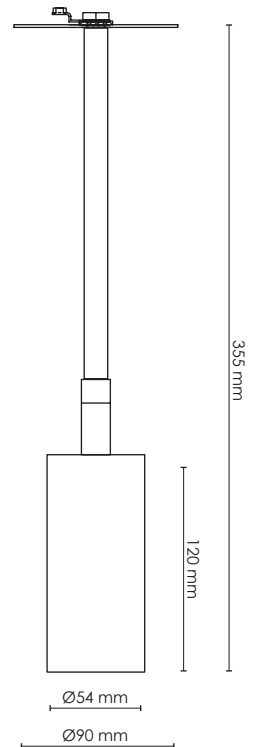

TECNICAL SPECS.

LIGHT SOURCE

PAR16 - 6,5W 60° - 2700 K - 550 lm