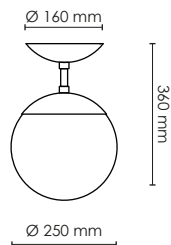

MODEL Ø250

3550 NOK

BLACK/SMOKED GLASS

ART.NO. 232525105

BLACK/OPAL GLASS

ART.NO. 232525005

BRONZE COLORED/OPAL GLASS

ART.NO. 232525223

BRONZE COLORED/

SMOKED GLASS

ART.NO. 232525123

3950 NOK

BRASS/BROWN GLASS

ART.NO. 232525201

BRASS/OPAL GLASS

ART.NO. 232525001

STEEL /OPAL GLASS

ART.NO. 232525500