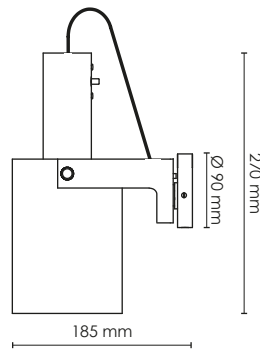

BLACK/BRASS

ART.NO. 411263005 WITH CABLE

ART.NO. 411267005 DIRECT MOUNT