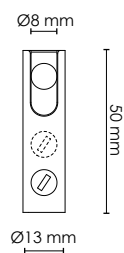

CABLE SUSPENSION

---

20 EUR
WHITE
ART.NO. 900302002
BLACK
ART.NO. 900302005
BRONZE COLORED
ART.NO. 900302223
BRASS
ART.NO. 900302001
STEEL
ART.NO. 900302500