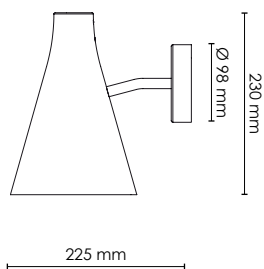

HUNTER OUTDOOR

380 EUR
COPPER
ART.NO. 800215035