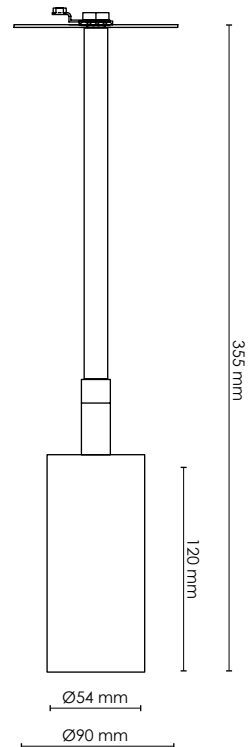

TECNICAL SPECS.

LIGHT SOURCE

PAR16 - 6,5W 60° - 2700 K - 550 lm