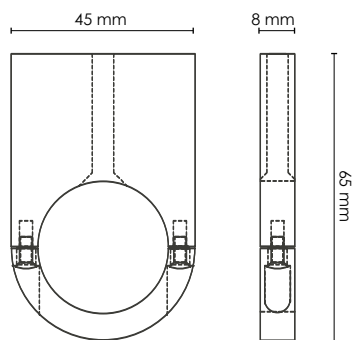

VOX WALL

---

200 EUR
BRASS/OPAL GLASS
ART.NO. 700200001

CEILING/WALL BRACKET

LONG JOHN / LONG LORD

20 EUR
BLACK
ART.NO. 470925005
BRONZE COLORED
ART.NO. 470925223
BRASS
ART.NO. 470925001
STEEL
ART.NO. 470925500

CABLE SUSPENSION

---

20 EUR
WHITE
ART.NO. 900302002
BLACK
ART.NO. 900302005
BRONZE COLORED
ART.NO. 900302223
BRASS
ART.NO. 900302001
STEEL
ART.NO. 900302500