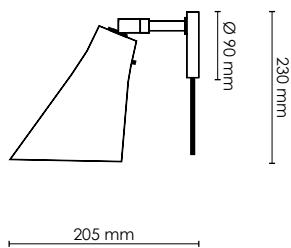

MILLER WALL

310 EUR

SILK GREY/BRASS

ART.NO. 850261110 WITH CABLE
ART.NO. 850265110 DIRECT MOUNT

SLATE GREY/BRASS

ART.NO. 850261125 WITH CABLE
ART.NO. 850265125 DIRECT MOUNT

UMBRA GREY/BRASS

ART.NO. 850261126 WITH CABLE
ART.NO. 850265126 DIRECT MOUNT

LIGHT SAND/BRASS

ART.NO. 850261127 WITH CABLE
ART.NO. 850265127 DIRECT MOUNT

BLACK/BRASS

ART.NO. 850261005 WITH CABLE
ART.NO. 850265005 DIRECT MOUNT

SLATE GREY/STEEL

ART.NO. 850263025 WITH CABLE
ART.NO. 850267025 DIRECT MOUNT

UMBRA GREY/STEEL

ART.NO. 850263026 WITH CABLE
ART.NO. 850267026 DIRECT MOUNT

BLACK

ART.NO. 850264005 WITH CABLE
ART.NO. 850268005 DIRECT MOUNT