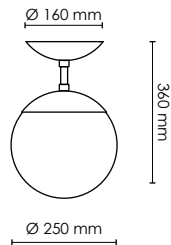

MODEL Ø250

340 EUR

BLACK/SMOKED GLASS

ART.NO. 232525105

BLACK/OPAL GLASS

ART.NO. 232525005

BRONZE COLORED/OPAL GLASS

ART.NO. 232525223

**BRONZE COLORED/
SMOKED GLASS**

ART.NO. 232525123

370 EUR

BRASS/BROWN GLASS

ART.NO. 232525201

BRASS/OPAL GLASS

ART.NO. 232525001

STEEL /OPAL GLASS

ART.NO. 232525500