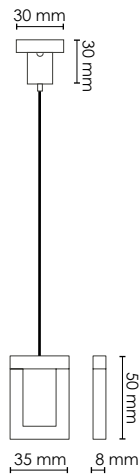

WIRE SUSPENSION LONG KENNEDY

MODEL 4 M

100 EUR

(2PCS)

WIRE/BLACK FITTINGS

ART.NO. 375915005

WIRE/BRONZE COLORED FITTINGS

ART.NO. 375915223

WIRE/STEEL FITTINGS

ART.NO. 375915500