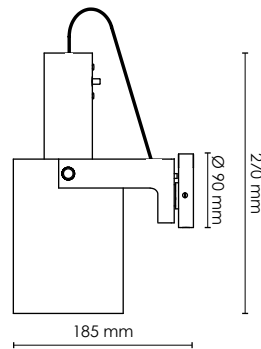

BLACK/BRASS

ART.NO. 411263005 WITH CABLE

ART.NO. 411267005 DIRECT MOUNT