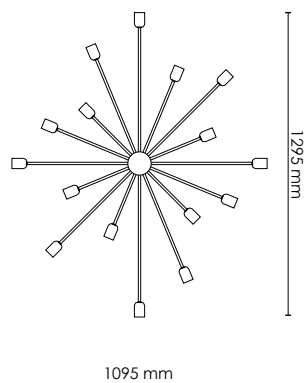

ASTORIA CEILING/ WALL

2590 EUR

BLACK

ART.NO. 200560005 - DIRECT MOUNT

BRASS

ART.NO. 200560001 - DIRECT MOUNT