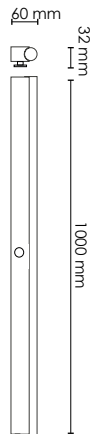

HEIGHT 1000 with dimmer

550 EUR

BLACK

ART.NO. 911345005 WITH CABLE

ART.NO. 911346005 DIRECT MOUNT

BRONZE COLORED

ART.NO. 911345223 WITH CABLE

ART.NO. 911346223 DIRECT MOUNT

BRASS

ART.NO. 911345001 WITH CABLE

ART.NO. 911346001 DIRECT MOUNT

STEEL

ART.NO. 911345500 WITH CABLE

ART.NO. 911346500 DIRECT MOUNT