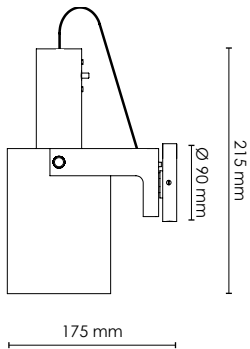

VOLUME 2 WALL

MODEL SMALL

350 EUR

SLATE GREY/BRASS

ART.NO. 411261025 WITH CABLE

ART.NO. 411265025 DIRECT MOUNT

SOIL GREY/BRASS

ART.NO. 411261030 WITH CABLE

ART.NO. 411265030 DIRECT MOUNT

UMBRA GREY/BRASS

ART.NO. 411261026 WITH CABLE

ART.NO. 411265026 DIRECT MOUNT

WHITE/BRASS

ART.NO. 411261202 WITH CABLE

ART.NO. 411265202 DIRECT MOUNT

BLACK/BRASS

ART.NO. 411261005 WITH CABLE

ART.NO. 411265005 DIRECT MOUNT