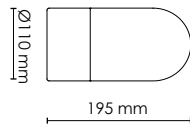

VOX WALL

---

200 EUR
BRASS/OPAL GLASS
ART.NO. 700200001