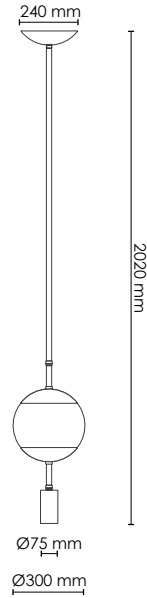

HEIGHT 2020

1150 EUR

BRASS/OPAL GLASS

ART.NO. 580610001