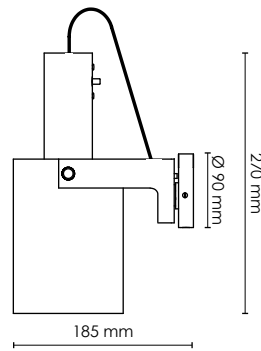

BLACK/BRASS

ART.NO. 411263005 WITH CABLE

ART.NO. 411267005 DIRECT MOUNT