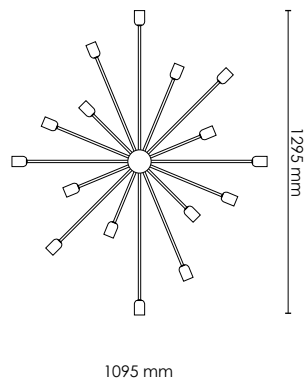

ASTORIA CEILING/ WALL

20410 DKK

BLACK

ART.NO. 200560005 - DIRECT MOUNT

BRASS

ART.NO. 200560001 - DIRECT MOUNT