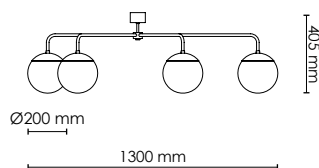

LORD ASYMMETRIC

19440 DKK

BLACK/SMOKED GLASS

ART.NO. 229520105

BLACK/OPAL GLASS

ART.NO. 229520005

BRONZE COLORED/OPAL GLASS

ART.NO. 229520223

22040 DKK

BRASS/BROWN GLASS

ART.NO. 229520201

BRASS/OPAL GLASS

ART.NO. 229520001