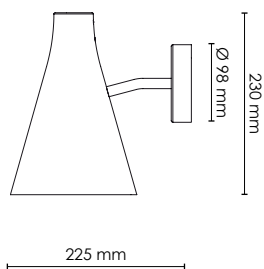

HUNTER OUTDOOR

2950 DKK
COPPER
ART.NO. 800215035