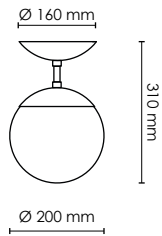

LORD 1 CEILING / WALL

MODEL Ø200

1930 DKK

BLACK/SMOKED GLASS

ART.NO. 232520105

BLACK/OPAL GLASS

ART.NO. 232520005

BRONZE COLORED/OPAL GLASS

ART.NO. 232520223

**BRONZE COLORED/
SMOKED GLASS**

ART.NO. 232520123

2220 DKK

BRASS/BROWN GLASS

ART.NO. 232520201

BRASS/OPAL GLASS

ART.NO. 232520001

STEEL /OPAL GLASS

ART.NO. 232520500