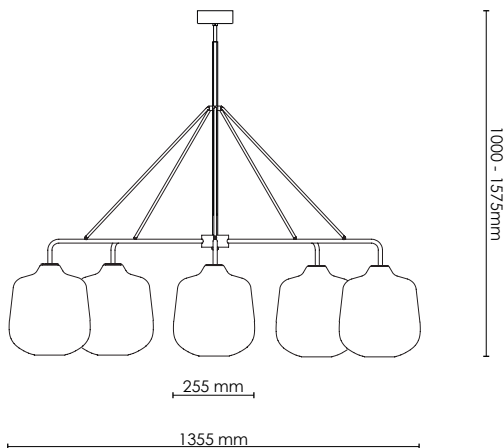

## HOLBORN 5 CHANDELIER

---

HEIGHT 1000-1575 telescope

25340 DKK

**BRASS/OPAL GLASS**

ART.NO. 216151001