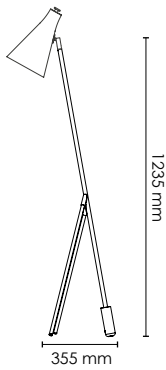

HUNTER DESK

4340 DKK
BLACK GREY
ART.NO. 800111050
GREY BLUE
ART.NO. 800111015
SILK GREY
ART.NO. 800111010

HUNTER FLOOR

5440 DKK
BLACK GREY
ART.NO. 800301050
GREY BLUE
ART.NO. 800301015
SILK GREY
ART.NO. 800301010

MODEL GRAND
5440 DKK
BLACK GREY
ART.NO. 800311050
GREY BLUE
ART.NO. 800311015
SILK GREY
ART.NO. 800311010

HUNTER OUTDOOR

2950 DKK
COPPER
ART.NO. 800215035

MODEL GOOSENECK
2950 DKK
COPPER
ART.NO. 800217035