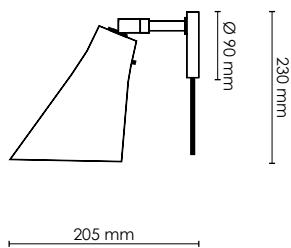

**SLATE GREY/STEEL**

ART.NO. 850263025 WITH CABLE  
ART.NO. 850267025 DIRECT MOUNT

**UMBRA GREY/STEEL**

ART.NO. 850263026 WITH CABLE  
ART.NO. 850267026 DIRECT MOUNT

**BLACK**

ART.NO. 850264005 WITH CABLE  
ART.NO. 850268005 DIRECT MOUNT