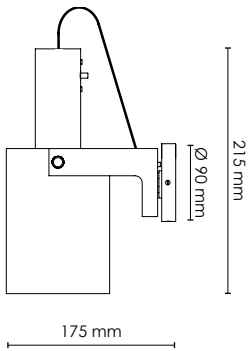

VOLUME 2 WALL

MODEL SMALL

2720 DKK

SLATE GREY/BRASS

ART.NO. 411261025 WITH CABLE

ART.NO. 411265025 DIRECT MOUNT

SOIL GREY/BRASS

ART.NO. 411261030 WITH CABLE

ART.NO. 411265030 DIRECT MOUNT

UMBRA GREY/BRASS

ART.NO. 411261026 WITH CABLE

ART.NO. 411265026 DIRECT MOUNT

WHITE/BRASS

ART.NO. 411261202 WITH CABLE

ART.NO. 411265202 DIRECT MOUNT

BLACK/BRASS

ART.NO. 411261005 WITH CABLE

ART.NO. 411265005 DIRECT MOUNT