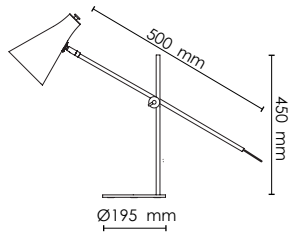

HUNTER DESK

4340 DKK
BLACK GREY
ART.NO. 800111050
GREY BLUE
ART.NO. 800111015
SILK GREY
ART.NO. 800111010

HUNTER FLOOR

5440 DKK
BLACK GREY
ART.NO. 800301050
GREY BLUE
ART.NO. 800301015
SILK GREY
ART.NO. 800301010

MODEL GRAND
5440 DKK
BLACK GREY
ART.NO. 800311050
GREY BLUE
ART.NO. 800311015
SILK GREY
ART.NO. 800311010