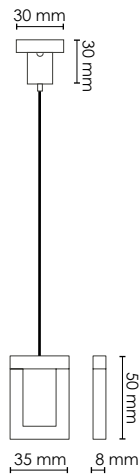

WIRE SUSPENSION LONG KENNEDY

MODEL 4 M

760 DKK

(2PCS)

WIRE/BLACK FITTINGS

ART.NO. 375915005

WIRE/BRONZE COLORED FITTINGS

ART.NO. 375915223

WIRE/STEEL FITTINGS

ART.NO. 375915500