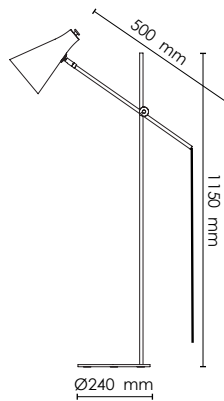

HUNTER DESK

4340 DKK
BLACK GREY
ART.NO. 800111050
GREY BLUE
ART.NO. 800111015
SILK GREY
ART.NO. 800111010

HUNTER FLOOR

5440 DKK
BLACK GREY
ART.NO. 800301050
GREY BLUE
ART.NO. 800301015
SILK GREY
ART.NO. 800301010

MODEL GRAND
5440 DKK
BLACK GREY
ART.NO. 800311050
GREY BLUE
ART.NO. 800311015
SILK GREY
ART.NO. 800311010

HUNTER OUTDOOR

2950 DKK
COPPER
ART.NO. 800215035

MODEL GOOSENECK
2950 DKK
COPPER
ART.NO. 800217035