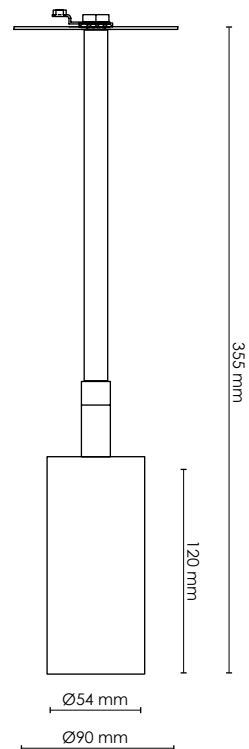

TECNICAL SPECS.

LIGHT SOURCE

PAR16 - 6,5W 60° - 2700 K - 550 lm