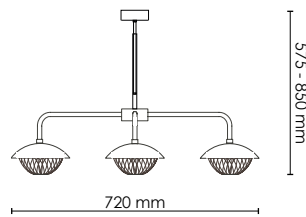

HEIGHT 575-850 telescope

1350 EUR

BLACK/CRYSTAL GLASS

ART.NO. 655652005

BRONZE COLORED/CRYSTAL GLASS

ART.NO. 655652223

1560 EUR

BRASS/CRYSTAL GLASS

ART.NO. 655652001

STEEL/CRYSTAL GLASS

ART.NO. 655652500