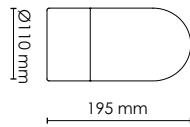

VOX WALL

200 EUR
BRASS/OPAL GLASS
ART.NO. 700200001