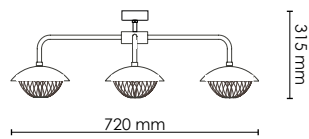

HEIGHT 575-850 telescope

1350 EUR

BLACK/CRYSTAL GLASS

ART.NO. 655652005

BRONZE COLORED/CRYSTAL GLASS

ART.NO. 655652223

1560 EUR

BRASS/CRYSTAL GLASS