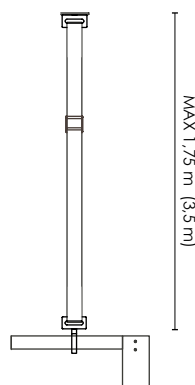

LEATHER SUSPENSION LONG KENNEDY

MODEL 3,5 M

330 EUR

(2PCS)

BLACK LEATHER/BLACK FITTINGS

ART.NO. 375902005

BLACK LEATHER/BRONZE COLORED FITTINGS

ART.NO. 375902223

BLACK LEATHER/ STEEL FITTINGS

ART.NO. 375902505

BROWN LEATHER/BLACK FITTINGS

ART.NO. 375902015

BROWN LEATHER/BRONZE COLORED FITTINGS

ART.NO. 375902215

BROWN LEATHER/ STEEL FITTINGS

ART.NO. 375902515

NATURAL LEATHER/BLACK FITTINGS

ART.NO. 375902017

NATURAL LEATHER/BRONZE COLORED FITTINGS

ART.NO. 375902217

NATURAL LEATHER/STEEL FITTINGS

ART.NO. 375902517