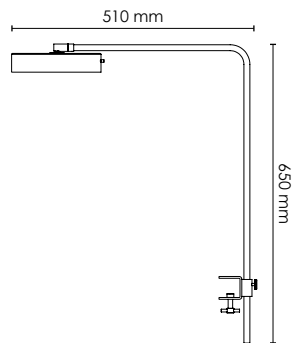

JAMES DESK/CLIP

---

420 EUR

BLACK

ART.NO. 355140005

550 EUR

BRASS

ART.NO. 355113001