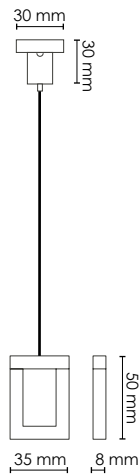

100 EUR

(2PCS)

WIRE/BLACK FITTINGS

ART.NO. 375915005

WIRE/BRONZE COLORED FITTINGS

ART.NO. 375915223

WIRE/STEEL FITTINGS

ART.NO. 375915500