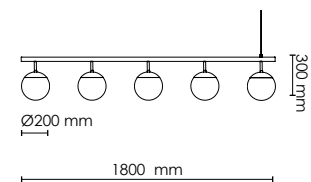

LORD 1 CEILING / WALL

MODEL Ø200

250 EUR

BLACK/SMOKED GLASS

ART.NO. 232520105

BLACK/OPAL GLASS

ART.NO. 232520005

BRONZE COLORED/OPAL GLASS