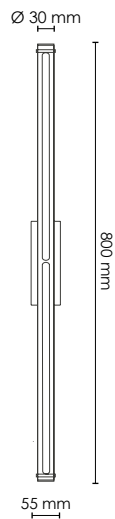

ART.NO. 811361001 WITH CABLE

ART.NO. 811363001 DIRECT MOUNT

STEEL

ART.NO. 811361500 WITH CABLE

ART.NO. 811363500 DIRECT MOUNT

BOLERO FLOOR

MODEL SMALL

740 EUR