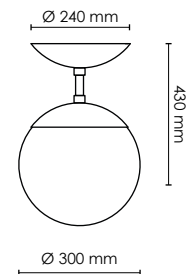

MODEL Ø300

440 EUR

BLACK/SMOKED GLASS

ART.NO. 232530105

BLACK/OPAL GLASS

ART.NO. 232530005

BRONZE COLORED/OPAL GLASS

ART.NO. 232530223

BRONZE COLORED/

SMOKED GLASS

ART.NO. 232530123

500 EUR

BRASS/BROWN GLASS

ART.NO. 232530201

BRASS/OPAL GLASS

ART.NO. 232530001

STEEL /OPAL GLASS

ART.NO. 232530500