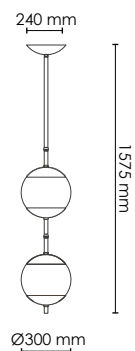

1010 EUR

BRASS/OPAL GLASS

ART.NO. 580402001

HEIGHT 2080

1100 EUR

BRASS/OPAL GLASS

ART.NO. 580602001

MONROE CEILING WITH SPOT