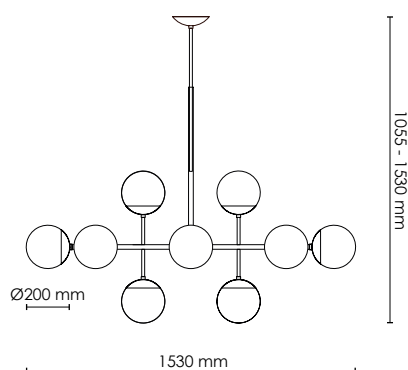

LORD ASYMMETRIC

2470 EUR

BLACK/SMOKED GLASS

ART.NO. 229520105

BLACK/OPAL GLASS

ART.NO. 229520005

BRONZE COLORED/OPAL GLASS

ART.NO. 229520223

2800 EUR

BRASS/BROWN GLASS

ART.NO. 229520201

BRASS/OPAL GLASS

ART.NO. 229520001

LORD BALLROOM

HEIGHT 1055-1530 telescope

3470 EUR

BLACK/SMOKED GLASS

ART.NO. 470579105

BLACK/OPAL GLASS

ART.NO. 470579005

BRONZE COLORED/OPAL GLASS

ART.NO. 470579223

4090 EUR

BRASS/BROWN GLASS

ART.NO. 470579201

BRASS/OPAL GLASS

ART.NO. 470579001

STEEL/ OPAL GLASS

ART.NO. 470579500