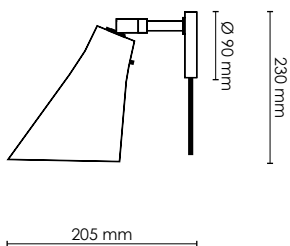

UMBRA GREY/STEEL

ART.NO. 850263026 WITH CABLE
ART.NO. 850267026 DIRECT MOUNT

BLACK

ART.NO. 850264005 WITH CABLE
ART.NO. 850268005 DIRECT MOUNT

MODEL SWING

420 EUR

SILK GREY/BRASS

ART.NO. 850271110