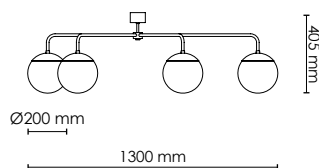

LORD ASYMMETRIC

2470 EUR

BLACK/SMOKED GLASS

ART.NO. 229520105

BLACK/OPAL GLASS

ART.NO. 229520005

BRONZE COLORED/OPAL GLASS

ART.NO. 229520223

2800 EUR

BRASS/BROWN GLASS

ART.NO. 229520201

BRASS/OPAL GLASS

ART.NO. 229520001