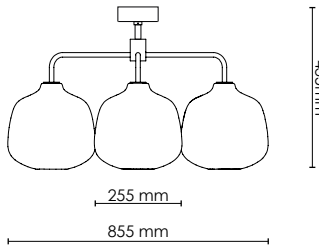

HOLBORN 3 CHANDELIER

HEIGHT 435

920 EUR

BRASS/OPAL GLASS

ART.NO. 216131001

STEEL/OPAL GLASS

ART.NO. 216131500