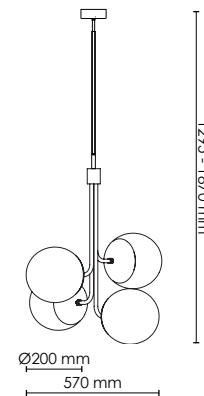

HEIGHT 1295-1870 telescope

1470 EUR

BLACK/SMOKED GLASS

ART.NO. 219113105

BLACK/OPAL GLASS

ART.NO. 219113005

BRONZE COLORED/OPAL GLASS

ART.NO. 219113223

1680 EUR

BRASS/BROWN GLASS

ART.NO. 219113201

BRASS/OPAL GLASS

ART.NO. 219113001

STEEL/ OPAL GLASS

ART.NO. 219113500