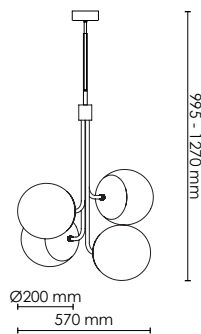

ART.NO. 219112500

HEIGHT 1295-1870 telescope

1470 EUR

BLACK/SMOKED GLASS

ART.NO. 219113105

BLACK/OPAL GLASS

ART.NO. 219113005

BRONZE COLORED/OPAL GLASS