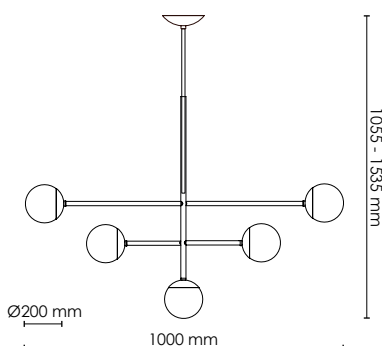

LORD DIVA

HEIGHT 1055-1535 telescope

1720 EUR

BLACK/SMOKED GLASS

ART.NO. 233520105

BLACK/OPAL GLASS

ART.NO. 233520005

BRONZE COLORED/OPAL GLASS

ART.NO. 233520223

1990 EUR

BRASS/BROWN GLASS

ART.NO. 233520201

BRASS/OPAL GLASS

ART.NO. 233520001

STEEL/ OPAL GLASS

ART.NO. 233520500