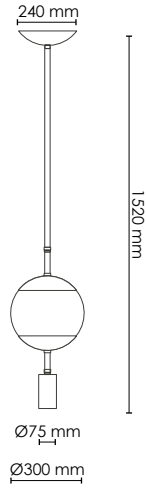

MONROE CEILING WITH SPOT

HEIGHT 1520

1050 EUR

BRASS/OPAL GLASS

ART.NO. 580410001