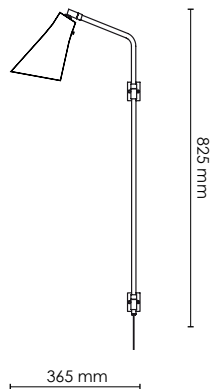

BLACK

ART.NO. 850274005