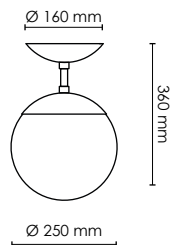

MODEL Ø250

340 EUR

BLACK/SMOKED GLASS

ART.NO. 232525105

BLACK/OPAL GLASS

ART.NO. 232525005

BRONZE COLORED/OPAL GLASS

ART.NO. 232525223

BRONZE COLORED/

SMOKED GLASS

ART.NO. 232525123

370 EUR

BRASS/BROWN GLASS

ART.NO. 232525201

BRASS/OPAL GLASS

ART.NO. 232525001

STEEL /OPAL GLASS

ART.NO. 232525500