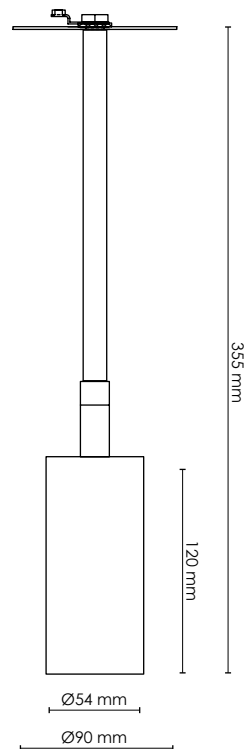

TECNICAL SPECS.

LIGHT SOURCE

PAR16 - 6,5W 60° - 2700 K - 550 lm