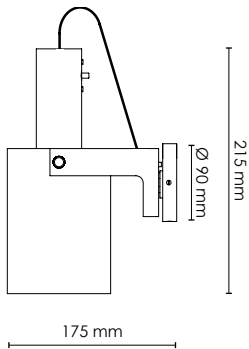

VOLUME 2 WALL

MODEL SMALL

350 EUR

SLATE GREY/BRASS

ART.NO. 411261025 WITH CABLE

ART.NO. 411265025 DIRECT MOUNT

SOIL GREY/BRASS

ART.NO. 411261030 WITH CABLE

ART.NO. 411265030 DIRECT MOUNT

UMBRA GREY/BRASS

ART.NO. 411261026 WITH CABLE

ART.NO. 411265026 DIRECT MOUNT

WHITE/BRASS

ART.NO. 411261202 WITH CABLE

ART.NO. 411265202 DIRECT MOUNT

BLACK/BRASS

ART.NO. 411261005 WITH CABLE

ART.NO. 411265005 DIRECT MOUNT