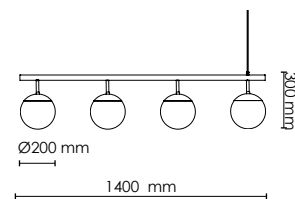

MODEL 4

1180 EUR

BLACK/SMOKED GLASS/BLACK LEATHER

ART.NO. 470754012

BLACK/SMOKED GLASS/BROWN LEATHER

ART.NO. 470754011

BLACK/SMOKED GLASS/NATURE LEATHER

ART.NO. 470754013

BLACK/OPAL GLASS/BLACK LEATHER

ART.NO. 470754002

BLACK/OPAL GLASS/BROWN LEATHER

ART.NO. 470754001

BLACK/OPAL GLASS/NATURE LEATHER

ART.NO. 470754003

BRONZE COLORED/OPAL GLASS/

BLACK LEATHER

ART.NO. 470754042

BRONZE COLORED/OPAL GLASS/

BROWN LEATHER

ART.NO. 470754041

BRONZE COLORED/OPAL GLASS/

NATURE LEATHER

ART.NO. 470754043

1320 EUR

BRASS/BROWN GLASS/BLACK LEATHER

ART.NO. 470754022

BRASS/BROWN GLASS/BROWN

LEATHER

ART.NO. 470754021

BRASS/BROWN GLASS/NATURE

LEATHER

ART.NO. 470754023

BRASS/OPAL GLASS/BLACK LEATHER

ART.NO. 470754032

BRASS/OPAL GLASS/BROWN LEATHER

ART.NO. 470754031

BRASS/OPAL GLASS/NATURE LEATHER

ART.NO. 470754033