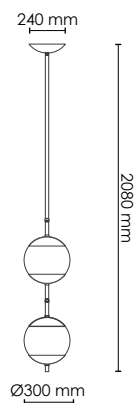

1010 EUR

BRASS/OPAL GLASS

ART.NO. 580402001

HEIGHT 2080

1100 EUR

BRASS/OPAL GLASS

ART.NO. 580602001

MONROE CEILING WITH SPOT