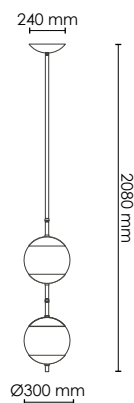

BRASS/OPAL GLASS

ART.NO. 580402001

HEIGHT 2080

8660 DKK

BRASS/OPAL GLASS

ART.NO. 580602001

MONROE CEILING WITH SPOT

HEIGHT 1520