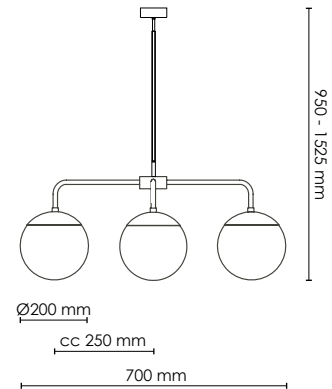

HEIGHT 950-1525 telescope

8820 DKK

BLACK/SMOKED GLASS

ART.NO. 218133105

BLACK/OPAL GLASS

ART.NO. 218133005

9610 DKK

BRASS/BROWN GLASS

ART.NO. 218133201

BRASS/OPAL GLASS

ART.NO. 218133001