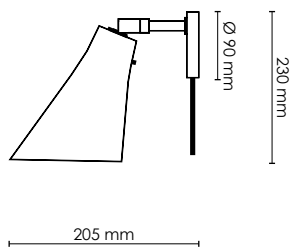

UMBRA GREY/STEEL

ART.NO. 850263026 WITH CABLE
ART.NO. 850267026 DIRECT MOUNT

BLACK

ART.NO. 850264005 WITH CABLE
ART.NO. 850268005 DIRECT MOUNT

MODEL SWING

3270 DKK

SILK GREY/BRASS

ART.NO. 850271110
SLATE GREY/BRASS