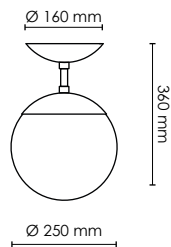

MODEL Ø250

2620 DKK

BLACK/SMOKED GLASS

ART.NO. 232525105

BLACK/OPAL GLASS

ART.NO. 232525005

BRONZE COLORED/OPAL GLASS

ART.NO. 232525223

**BRONZE COLORED/
SMOKED GLASS**

ART.NO. 232525123

2920 DKK

BRASS/BROWN GLASS

ART.NO. 232525201

BRASS/OPAL GLASS

ART.NO. 232525001

STEEL /OPAL GLASS

ART.NO. 232525500