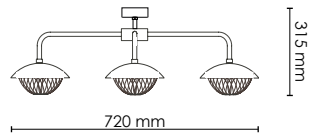

HEIGHT 575-850 telescope

10580 DKK

BLACK/CRYSTAL GLASS

ART.NO. 655652005

BRONZE COLORED/CRYSTAL GLASS

ART.NO. 655652223

12260 DKK

BRASS/CRYSTAL GLASS