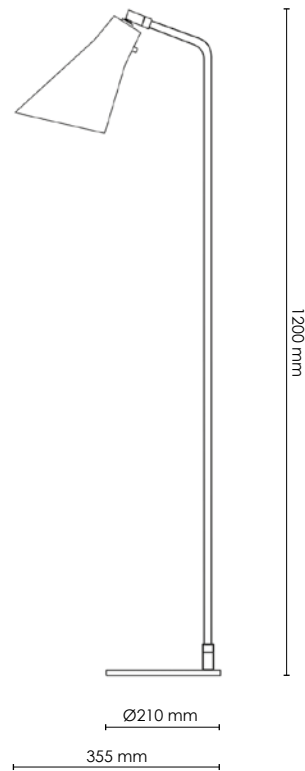

MILLER FLOOR

5040 DKK
BLACK
ART.NO. 850374005

5900 DKK
SILK GREY/BRASS
ART.NO. 850371110
SLATE GREY/BRASS
ART.NO. 850371125
UMBRA GREY/BRASS
ART.NO. 850371126
LIGHT SAND/BRASS
ART.NO. 850371127
BLACK/BRASS
ART.NO. 850371005
SLATE GREY/STEEL
ART.NO. 850373025
UMBRA GREY/STEEL
ART.NO. 850373026