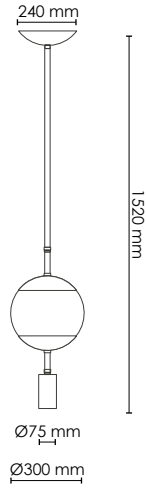

MONROE CEILING WITH SPOT

HEIGHT 1520

8270 DKK

BRASS/OPAL GLASS

ART.NO. 580410001