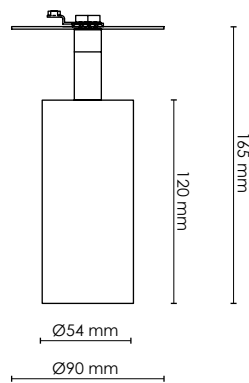

JOEY SPOT WITH PLATE - GU10

HEIGHT 165

1190 DKK

BLACK / BRASS

ART.NO. 982117005

WHITE / BRASS

ART.NO. 982117002

BRONZE COLORED

ART.NO. 982117223

BRASS

ART.NO. 982117001

STEEL

ART.NO. 982117500

OPTIONAL COLOUR

CONTACT RUBN

HEIGHT 355

1530 DKK

BLACK / BRASS

ART.NO. 982118005

WHITE / BRASS

ART.NO. 982118002

BRONZE COLORED

ART.NO. 982118223

BRASS

ART.NO. 982118001

STEEL

ART.NO. 982118500

OPTIONAL COLOUR

CONTACT RUBN