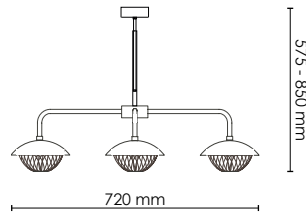

HEIGHT 575-850 telescope

10580 DKK

BLACK/CRYSTAL GLASS

ART.NO. 655652005

BRONZE COLORED/CRYSTAL GLASS

ART.NO. 655652223

12260 DKK

BRASS/CRYSTAL GLASS

ART.NO. 655652001

STEEL/CRYSTAL GLASS

ART.NO. 655652500