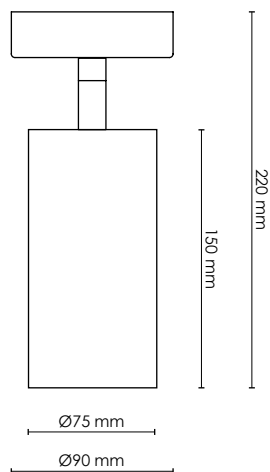

JOEY SPOT WITH CUP - E27

HEIGHT 220

1580 DKK

BLACK / BRASS

ART.NO. 982113005

WHITE / BRASS

ART.NO. 982113002

BRONZE COLORED

ART.NO. 982113223

BRASS

ART.NO. 982113001

STEEL

ART.NO. 982113500

OPTIONAL COLOUR

CONTACT RUBN

HEIGHT 410

1920 DKK

BLACK / BRASS

ART.NO. 982114005

WHITE / BRASS

ART.NO. 982114002

BRONZE COLORED

982114223

BRASS

ART.NO. 982114001

STEEL

ART.NO. 982114500

OPTIONAL COLOUR

CONTACT RUBN