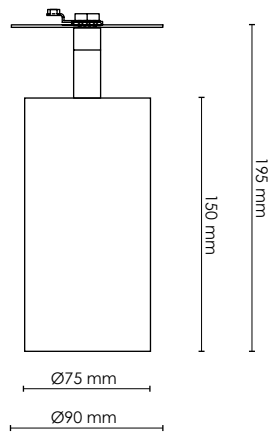

JOEY SPOT WITH PLATE - E27

HEIGHT 195

1580 DKK

BLACK / BRASS

ART.NO. 982121005

WHITE / BRASS

ART.NO. 982121002

BRONZE COLORED

ART.NO. 982121223

BRASS

ART.NO. 982121001

STEEL

ART.NO. 982121500

OPTIONAL COLOUR

CONTACT RUBN