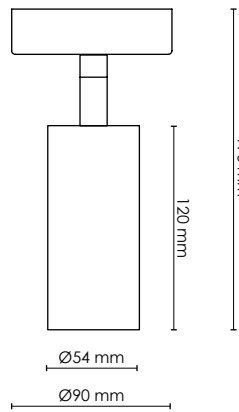

JOEY SPOT WITH CUP - GU10

HEIGHT 190

1190 DKK

BLACK / BRASS

ART.NO. 982109005

WHITE / BRASS

ART.NO. 982109002

BRONZE COLORED

ART.NO. 982109223

BRASS

ART.NO. 982109001

STEEL

ART.NO. 982109500

OPTIONAL COLOUR

CONTACT RUBN

HEIGHT 380

1530 DKK

BLACK / BRASS

ART.NO. 982110005

WHITE / BRASS

ART.NO. 982110002

BRONZE COLORED

ART.NO. 982110223

BRASS

ART.NO. 982110001

STEEL

ART.NO. 982110500

OPTIONAL COLOUR

CONTACT RUBN