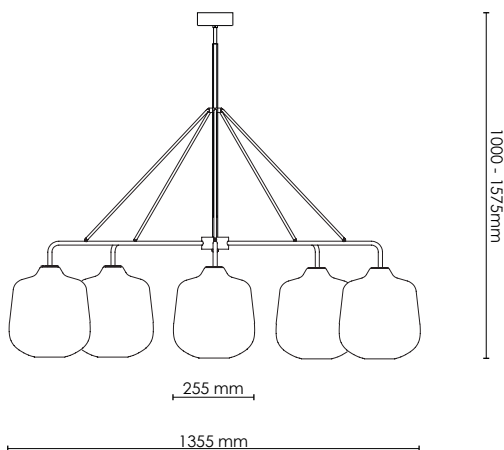

HOLBORN 5 CHANDELIER

HEIGHT 1000-1575 telescope

25340 DKK

BRASS/OPAL GLASS

ART.NO. 216151001