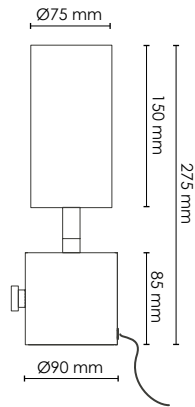

JOEY SPOT WITH CUP - GU10

HEIGHT 190

1190 DKK

BLACK / BRASS

ART.NO. 982109005

WHITE / BRASS

ART.NO. 982109002

BRONZE COLORED