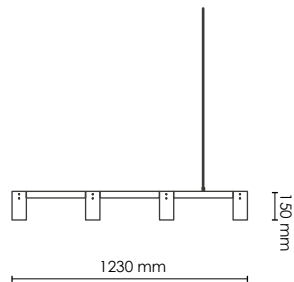

KENNEDY CHANDELIER

14290 DKK

BLACK

ART.NO. 375400005

BRONZE COLORED

ART.NO. 375400223

19210 DKK

STEEL

ART.NO. 375400500

24350 DKK

BRASS

ART.NO. 375400001

LONG KENNEDY PENDANT

MODEL 3

5130 DKK

BLACK

ART.NO. 375513005

BRONZE COLORED

ART.NO. 375513223

5900 DKK

STEEL

ART.NO. 375513500

MODEL 4

6810 DKK

BLACK

ART.NO. 375514005

BRONZE COLORED

ART.NO. 375514223

7800 DKK

STEEL

ART.NO. 375514500

MODEL 5

8900 DKK

BLACK

ART.NO. 375515005

BRONZE COLORED

ART.NO. 375515223

10000 DKK

STEEL

ART.NO. 375515500

MODEL 6

10630 DKK

BLACK

ART.NO. 375516005

BRONZE COLORED

ART.NO. 375516223

11730 DKK

STEEL

ART.NO. 375516500