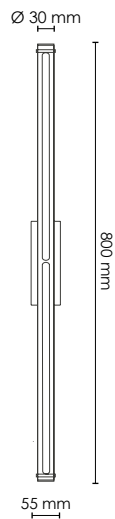

ART.NO. 811361001 WITH CABLE

ART.NO. 811363001 DIRECT MOUNT

STEEL

ART.NO. 811361500 WITH CABLE

ART.NO. 811363500 DIRECT MOUNT

BOLERO FLOOR

MODEL SMALL

5830 DKK