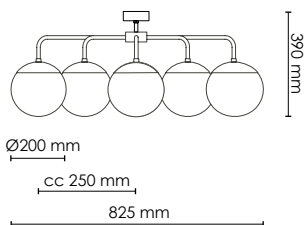

LORD 5 CHANDELIER

HEIGHT 390

9220 DKK

BLACK/SMOKED GLASS

ART.NO. 218151105

BLACK/OPAL GLASS

ART.NO. 218151005

10900 DKK

BRASS/BROWN GLASS

ART.NO. 218151201

BRASS/OPAL GLASS

ART.NO. 218151001