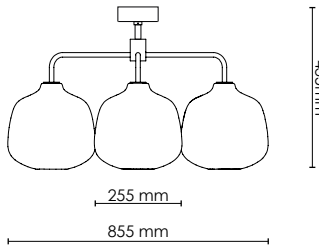

HOLBORN 3 CHANDELIER

HEIGHT 435

7250 DKK

BRASS/OPAL GLASS

ART.NO. 216131001

STEEL/OPAL GLASS

ART.NO. 216131500