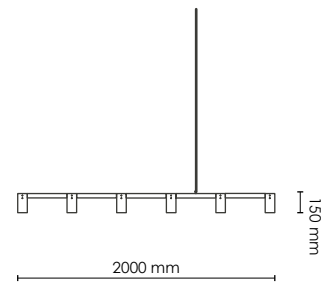

KENNEDY CHANDELIER

14290 DKK

BLACK

ART.NO. 375400005

BRONZE COLORED

ART.NO. 375400223

19210 DKK

STEEL

ART.NO. 375400500

24350 DKK

BRASS

ART.NO. 375400001

LONG KENNEDY PENDANT

MODEL 3

5130 DKK

BLACK

ART.NO. 375513005

BRONZE COLORED

ART.NO. 375513223

5900 DKK

STEEL

ART.NO. 375513500

MODEL 4

6810 DKK

BLACK

ART.NO. 375514005

BRONZE COLORED

ART.NO. 375514223

7800 DKK

STEEL

ART.NO. 375514500

MODEL 5

8900 DKK

BLACK

ART.NO. 375515005

BRONZE COLORED

ART.NO. 375515223

10000 DKK

STEEL

ART.NO. 375515500

MODEL 6

10630 DKK

BLACK

ART.NO. 375516005

BRONZE COLORED

ART.NO. 375516223

11730 DKK

STEEL

ART.NO. 375516500