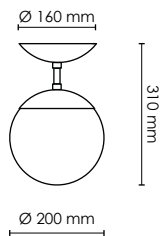

LORD 1 CEILING / WALL

MODEL Ø200

1930 DKK

BLACK/SMOKED GLASS

ART.NO. 232520105

BLACK/OPAL GLASS

ART.NO. 232520005

BRONZE COLORED/OPAL GLASS

ART.NO. 232520223

**BRONZE COLORED/
SMOKED GLASS**

ART.NO. 232520123

2220 DKK

BRASS/BROWN GLASS

ART.NO. 232520201

BRASS/OPAL GLASS

ART.NO. 232520001

STEEL /OPAL GLASS

ART.NO. 232520500