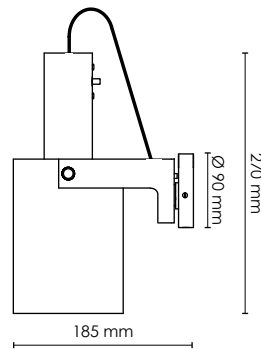

WHITE/BRASS

ART.NO. 411263202 WITH CABLE

ART.NO. 411267202 DIRECT MOUNT

BLACK/BRASS

ART.NO. 411263005 WITH CABLE

ART.NO. 411267005 DIRECT MOUNT

VOUGE PENDANT

MODEL SMALL