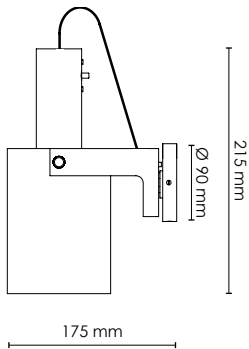

VOLUME 2 WALL

MODEL SMALL

2720 DKK

SLATE GREY/BRASS

ART.NO. 411261025 WITH CABLE

ART.NO. 411265025 DIRECT MOUNT

SOIL GREY/BRASS

ART.NO. 411261030 WITH CABLE

ART.NO. 411265030 DIRECT MOUNT

UMBRA GREY/BRASS

ART.NO. 411261026 WITH CABLE

ART.NO. 411265026 DIRECT MOUNT

WHITE/BRASS

ART.NO. 411261202 WITH CABLE

ART.NO. 411265202 DIRECT MOUNT

BLACK/BRASS

ART.NO. 411261005 WITH CABLE

ART.NO. 411265005 DIRECT MOUNT