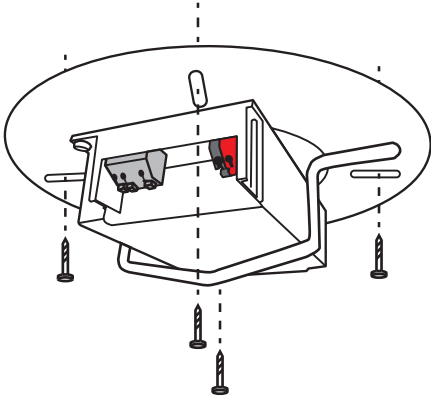

INSTALLATION INSTRUCTION

Ceiling Mount

With LED Power Supply

Rubn®

INSTALLATION INSTRUCTION

1

2

Rubn®

INSTALLATION INSTRUCTION

3

Rubn®

INSTALLATION INSTRUCTION

4

Wire colors may vary depending on your country's regulations

| | |
|-------|------------------|
| Blue | N (Neutral) |
| Brown | L (Line) |
| Green | ⏏ (Ground Earth) |
| Black | LED - |
| Red | LED + |

5

**Connect wires correctly.
Connect ground wires to
ground on mount.**

Rubn®