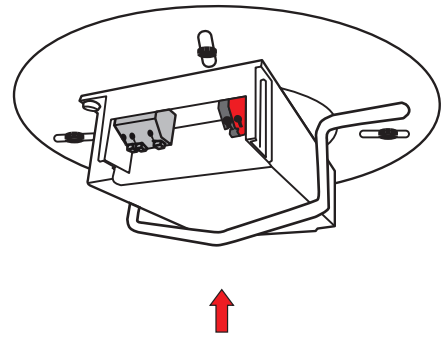

INSTALLATION INSTRUCTION

Ceiling Mount

With LED Power Supply

Rubn®

INSTALLATION INSTRUCTION

1

2

Rubn®

INSTALLATION INSTRUCTION

3

Rubn®

INSTALLATION INSTRUCTION

4

Wire colors may vary depending on your country's regulations

| | |
|-------|------------------|
| Blue | N (Neutral) |
| Brown | L (Line) |
| Green | ⏏ (Ground Earth) |
| Black | LED - |
| Red | LED + |