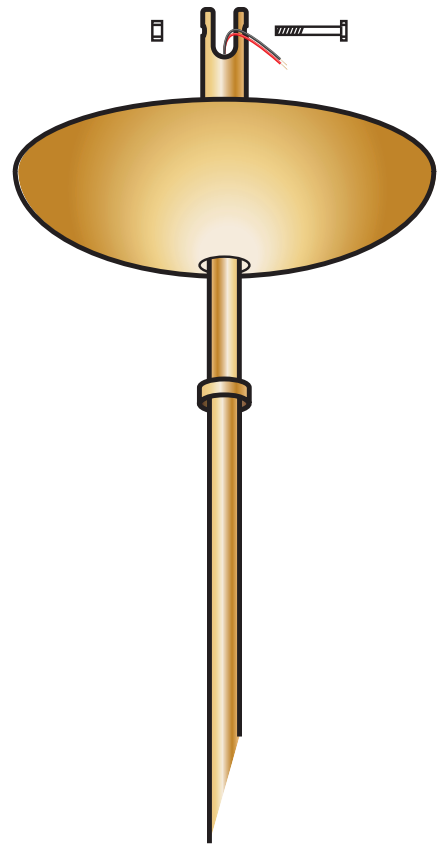

INSTALLATION INSTRUCTION

Ceiling Mount

With LED Power Supply

Rubn®

INSTALLATION INSTRUCTION

1

2

Rubn®

INSTALLATION INSTRUCTION

3

Rubn®

INSTALLATION INSTRUCTION

4

Wire colors may vary depending on your country's regulations

| | |
|-------|------------------|
| Blue | N (Neutral) |
| Brown | L (Line) |
| Green | ⏏ (Ground Earth) |
| Black | LED - |
| Red | LED + |

5

**Connect wires correctly.
Connect ground wires to
ground on mount.**

Rubn®