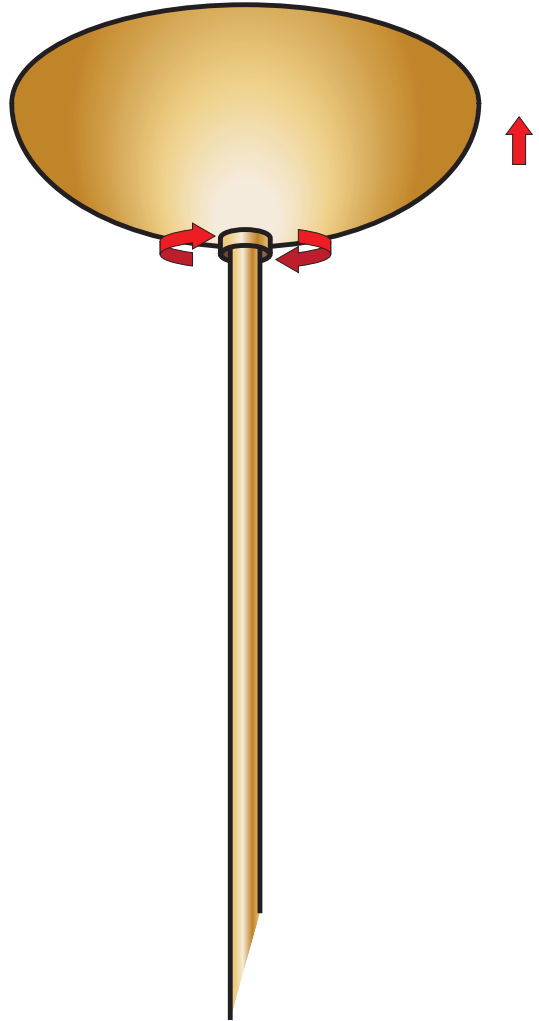

**Connect wires correctly.
Connect ground wires to
ground on mount.**

Rubn®