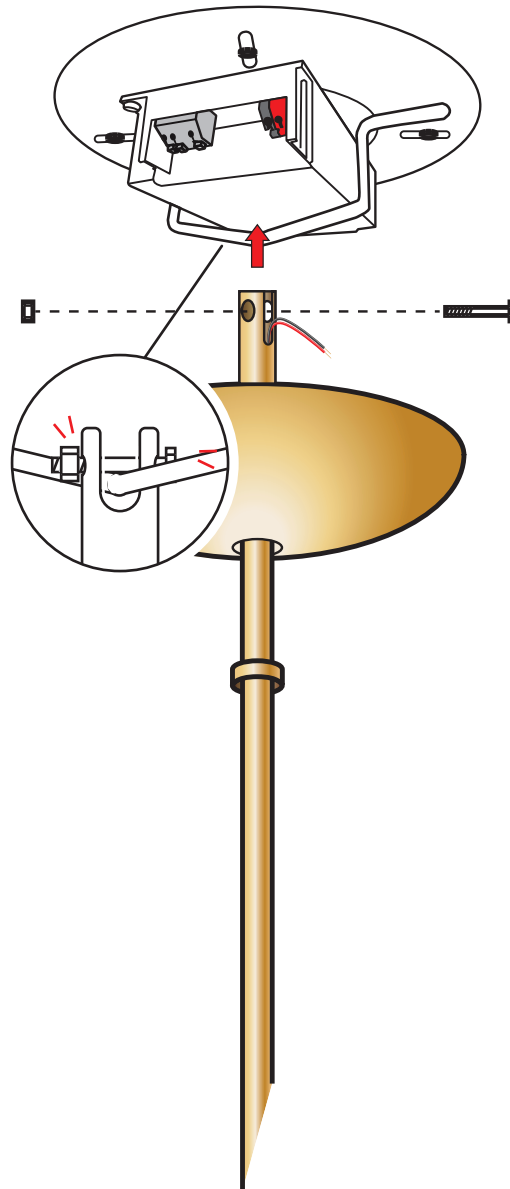

INSTALLATION INSTRUCTION

Ceiling Mount

With LED Power Supply

Rubn®

INSTALLATION INSTRUCTION

1

2

Rubn®

INSTALLATION INSTRUCTION

3

Rubn®

INSTALLATION INSTRUCTION

4

Wire colors may vary depending on your country's regulations

| | |
|-------|------------------|
| Blue | N (Neutral) |
| Brown | L (Line) |
| Green | ⏏ (Ground Earth) |
| Black | LED - |
| Red | LED + |

5

**Connect wires correctly.
Connect ground wires to
ground on mount.**

Rubn®