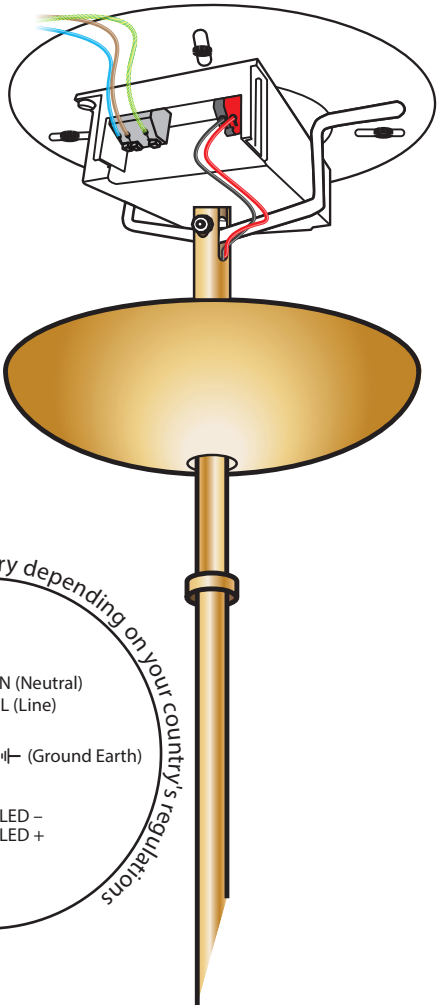

INSTALLATION INSTRUCTION

Ceiling Mount

With LED Power Supply

Rubn®

INSTALLATION INSTRUCTION

1

2

Rubn®

INSTALLATION INSTRUCTION

3

Rubn®

INSTALLATION INSTRUCTION

4

Wire colors may vary depending on your country's regulations

| | |
|-------|------------------|
| Blue | N (Neutral) |
| Brown | L (Line) |
| Green | ⏏ (Ground Earth) |
| Black | LED - |
| Red | LED + |

5

**Connect wires correctly.
Connect ground wires to
ground on mount.**

Rubn®