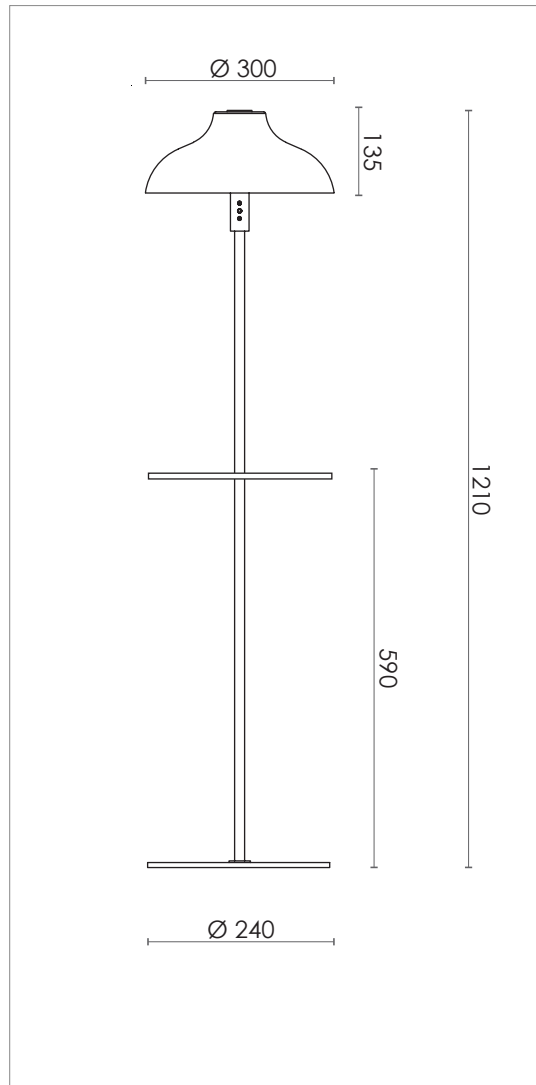

BOLERO FLOOR SMALL WITH TABLE

DESIGN SPECIFICATIONS

DIMENSIONS (mm)	H 1210 x W Ø 300 - TABLE H 590
WEIGHT (kg)	5.5
MATERIALS	THE LAMP IS MADE FROM POWDER COATED STEEL.
CORD (mm)	BLACK TEXTILE - L 3100
ENVIRONMENT	INDOOR
DESIGN BY	NICLAS HOFLIN
DESIGN YEAR	2008

ELECTRICAL SPECIFICATIONS

SWITCH	ON/OFF
BULB HOLDER	NO
LIGHT SOURCE	INTEGRATED 10 W LED - 3000 K
MAX (W)	10 W LED
VOLTAGE	230 / 240
CLASS	2
IP	20

COLOURS

BLACK

ART.NO. 311325005

Rubn.