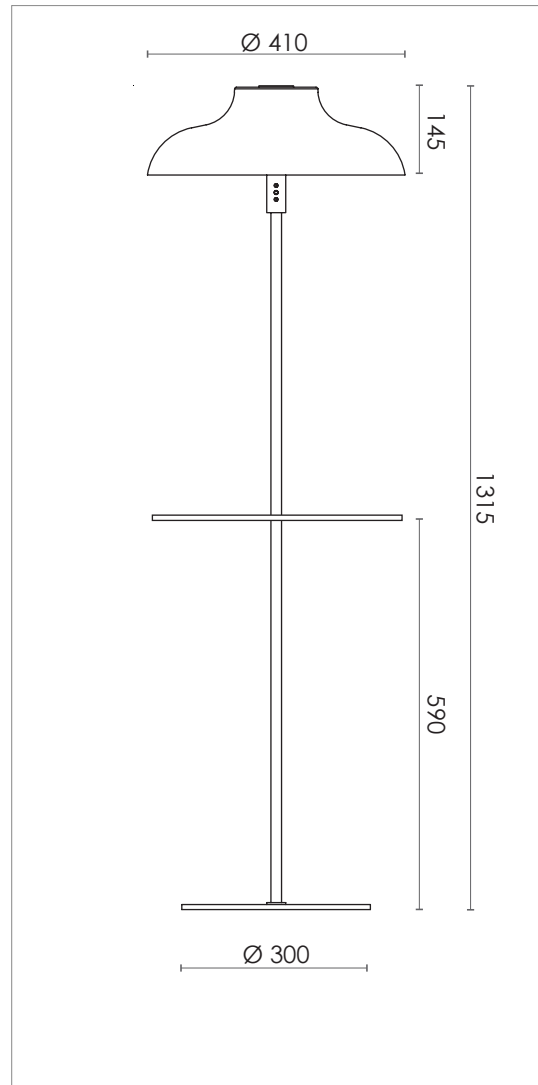

# BOLERO FLOOR MEDIUM WITH TABLE

## DESIGN SPECIFICATIONS

<b>DIMENSIONS (mm)</b>	H 1315 x W Ø 410 - TABLE H 590
<b>WEIGHT (kg)</b>	6.5
<b>MATERIALS</b>	THE LAMP IS MADE FROM POWDER COATED STEEL.
<b>CORD (mm)</b>	BLACK TEXTILE - L 2900
<b>ENVIRONMENT</b>	INDOOR
<b>DESIGN BY</b>	NICLAS HOFLIN
<b>DESIGN YEAR</b>	2008

## ELECTRICAL SPECIFICATIONS

<b>SWITCH</b>	ON/OFF
<b>BULB HOLDER</b>	NO
<b>LIGHT SOURCE</b>	INTEGRATED 10 W LED - 3000 K
<b>MAX (W)</b>	10 W LED
<b>VOLTAGE</b>	230 / 240
<b>CLASS</b>	2
<b>IP</b>	20

## COLOURS

ART.NO. 311335005

Rubn