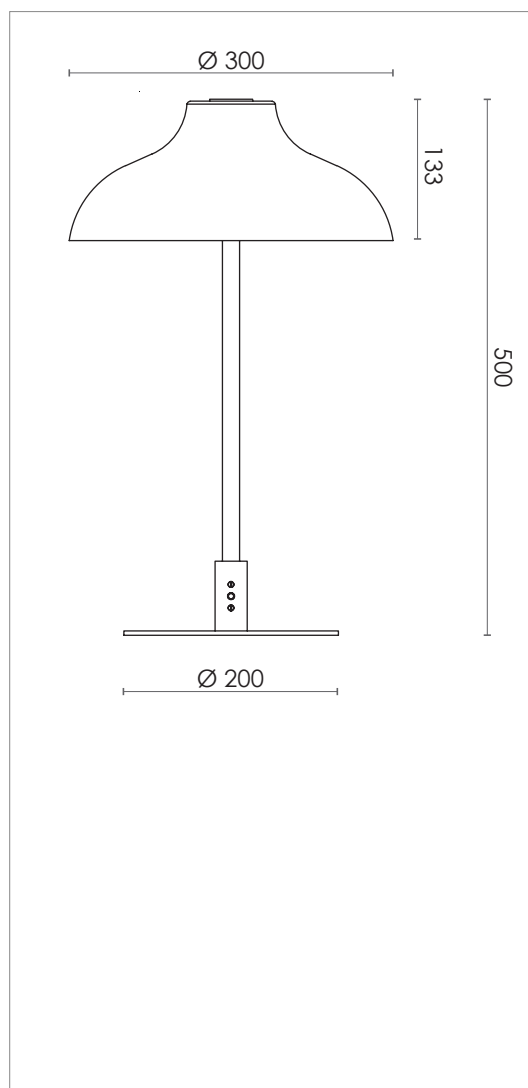

BOLERO TABLE

DESIGN SPECIFICATIONS

DIMENSIONS (mm)	H 500 x W Ø 300
WEIGHT (kg)	3,0
MATERIALS	THE LAMP IS MADE FROM CLEAR LACQURED BRASS, STEEL OR POWDER COATED STEEL.
CORD (mm)	BLACK TEXTILE - L 3800
ENVIRONMENT	INDOOR
DESIGN BY	NICLAS HOFLIN
DESIGN YEAR	2008

ELECTRICAL SPECIFICATIONS

SWITCH	ON / OFF
BULB HOLDER	NO
LIGHT SOURCE	INTEGRATED 10 W LED - 3000 K
MAX (W)	10 W LED
VOLTAGE	230 / 240
CLASS	2
IP	20

COLOURS

	BLACK	ART.NO. 311116005
	STEEL	ART.NO. 311115500
	BLACK/BRASS	ART.NO. 311115005
	WHITE/BRASS	ART.NO. 311115303
	UMBRA GREY/STEEL	ART.NO. 311115026