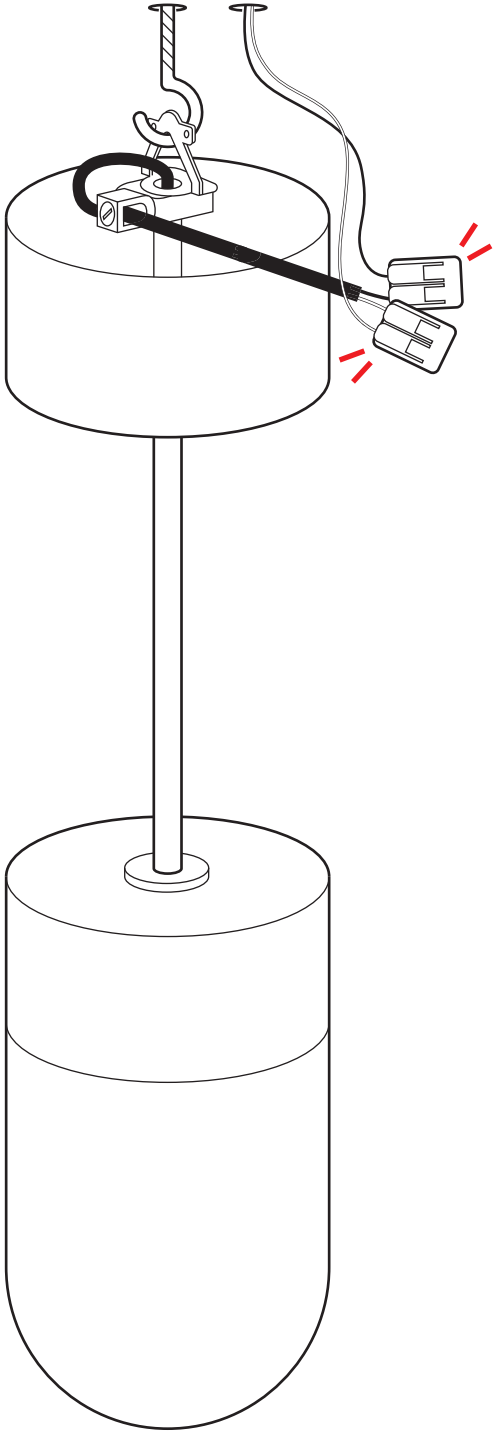

INSTALLATION INSTRUCTION

Vox Ceiling with Direct Wire

Rubn®

INSTALLATION INSTRUCTION

1

2

Rubn®

INSTALLATION INSTRUCTION

3

**Tighten screw to
secure cable.**

Rubn®

INSTALLATION INSTRUCTION

4

Connect wires correctly. See instruction for WAGO Connectors for more in detail.

INSTALLATION INSTRUCTION

5