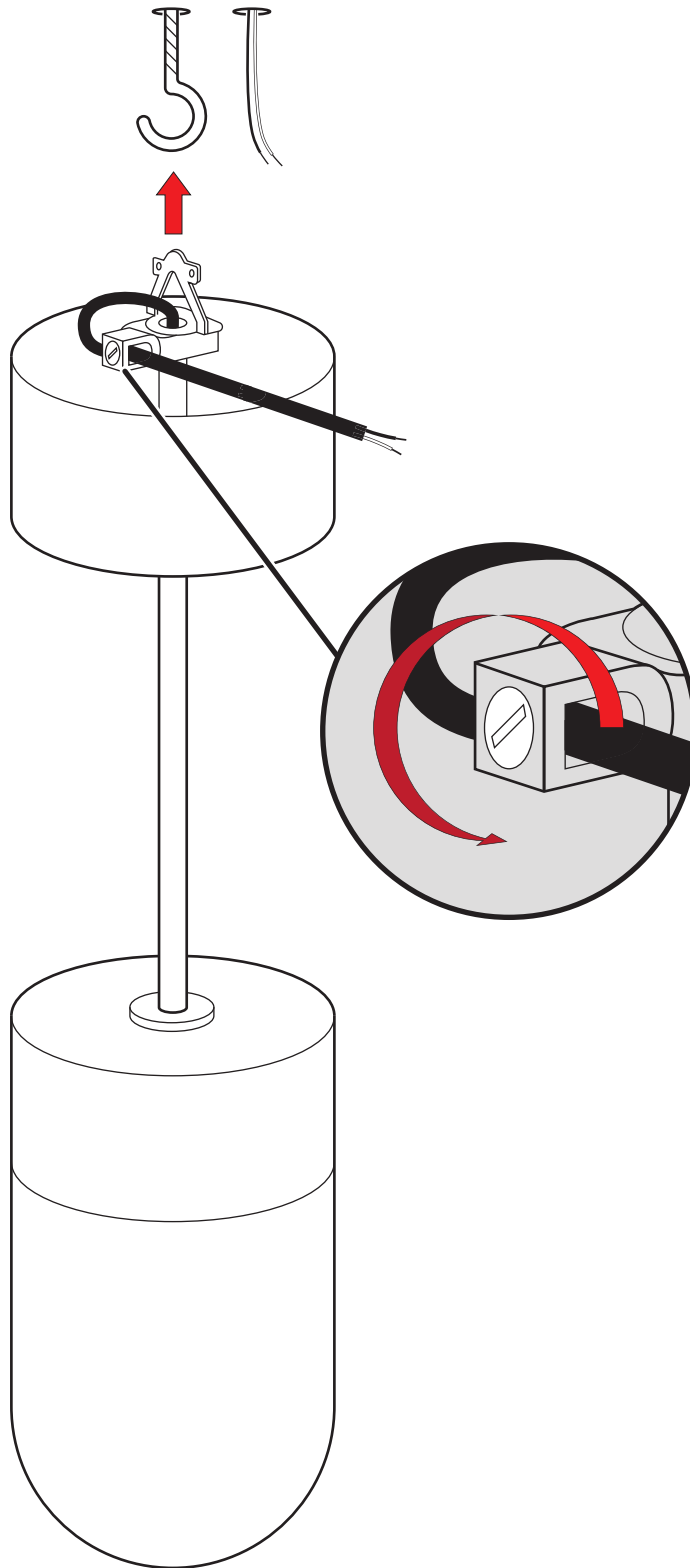

INSTALLATION INSTRUCTION

Vox Ceiling with Direct Wire

Rubn®

INSTALLATION INSTRUCTION

1

2

Rubn®

INSTALLATION INSTRUCTION

3

**Tighten screw to
secure cable.**

Rubn®

INSTALLATION INSTRUCTION

4

Connect wires correctly. See instruction for WAGO Connectors for more in detail.

INSTALLATION INSTRUCTION

5