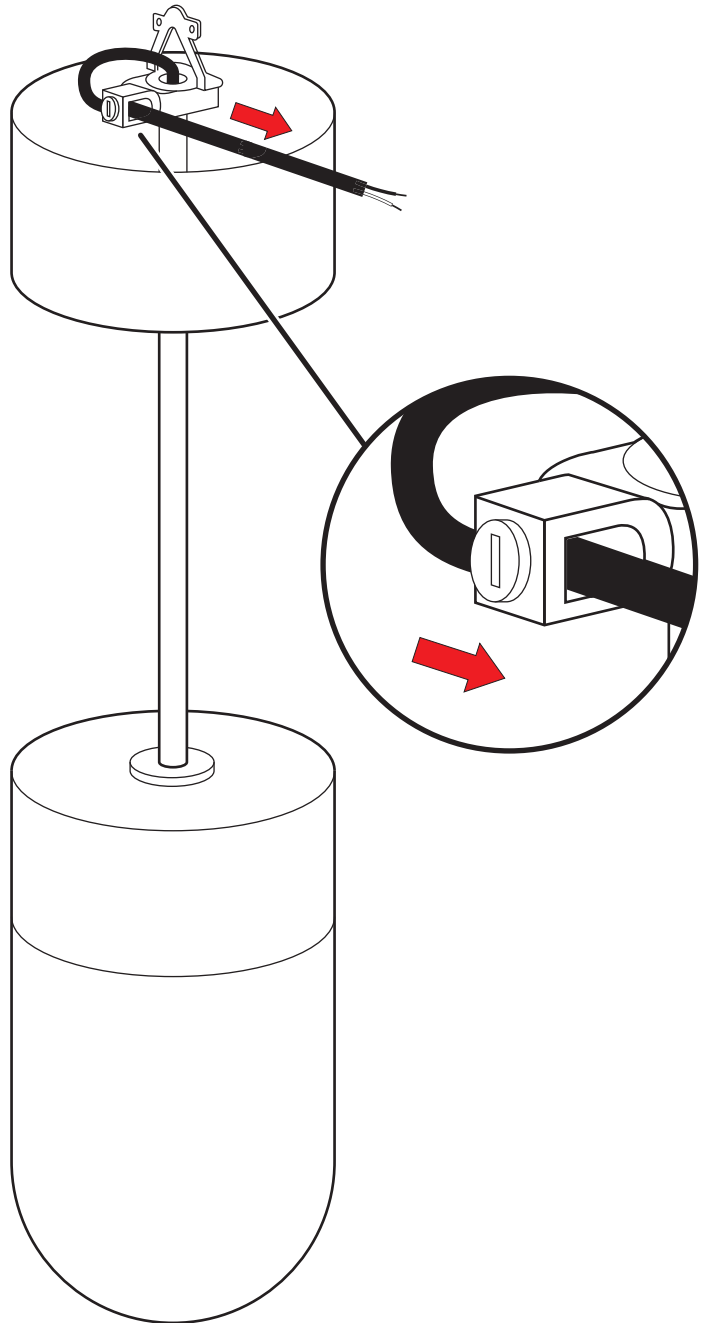

INSTALLATION INSTRUCTION

Vox Ceiling with Direct Wire

Rubn®

INSTALLATION INSTRUCTION

1

2

Rubn®

INSTALLATION INSTRUCTION

3

**Tighten screw to
secure cable.**

Rubn®

INSTALLATION INSTRUCTION

4

Connect wires correctly. See instruction for WAGO Connectors for more in detail.

INSTALLATION INSTRUCTION

5