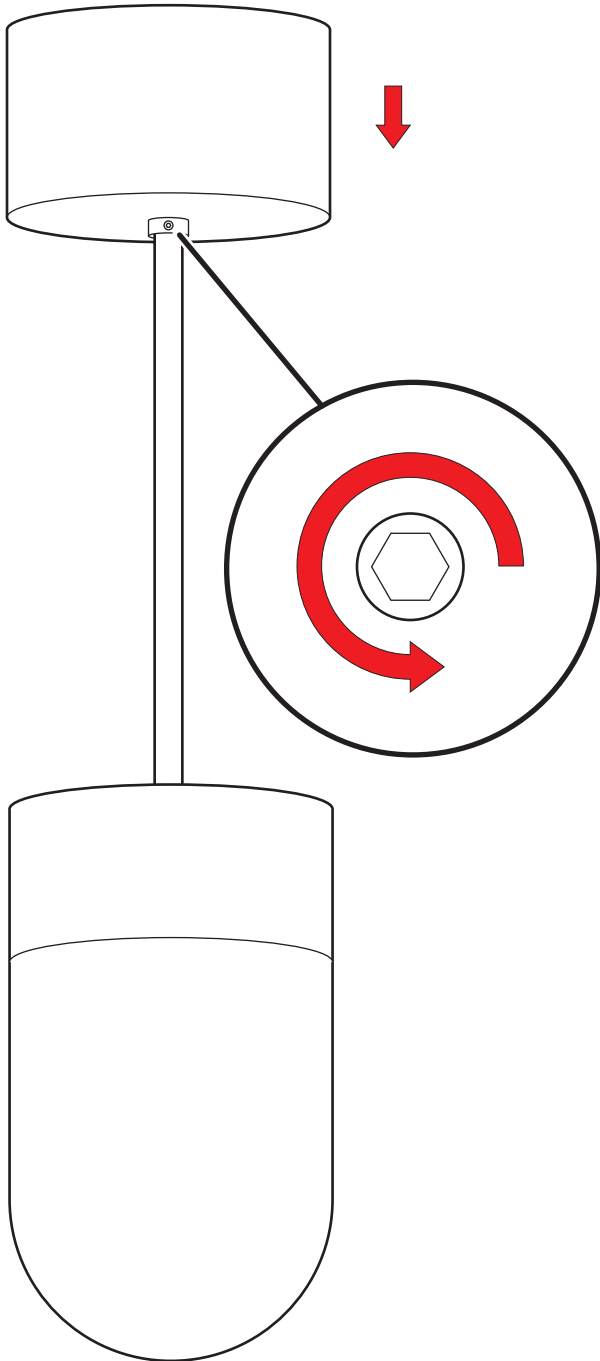

INSTALLATION INSTRUCTION

Vox Ceiling with Direct Wire

Rubn®

INSTALLATION INSTRUCTION

1

2

Rubn®

INSTALLATION INSTRUCTION

3

**Tighten screw to
secure cable.**

Rubn®

INSTALLATION INSTRUCTION

4

Connect wires correctly. See instruction for WAGO Connectors for more in detail.

INSTALLATION INSTRUCTION

5