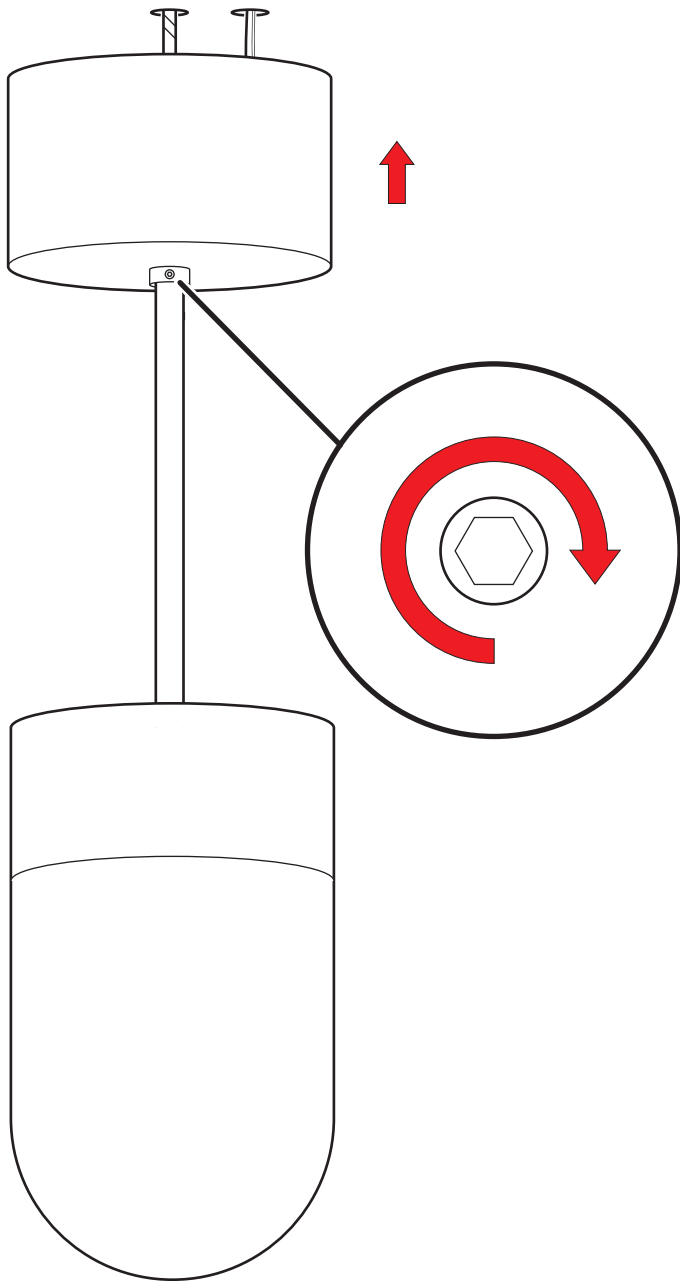

INSTALLATION INSTRUCTION

Vox Ceiling with Direct Wire

Rubn®

INSTALLATION INSTRUCTION

1

2

Rubn®

INSTALLATION INSTRUCTION

3

**Tighten screw to
secure cable.**

Rubn®

INSTALLATION INSTRUCTION

4

Connect wires correctly. See instruction for WAGO Connectors for more in detail.

INSTALLATION INSTRUCTION

5