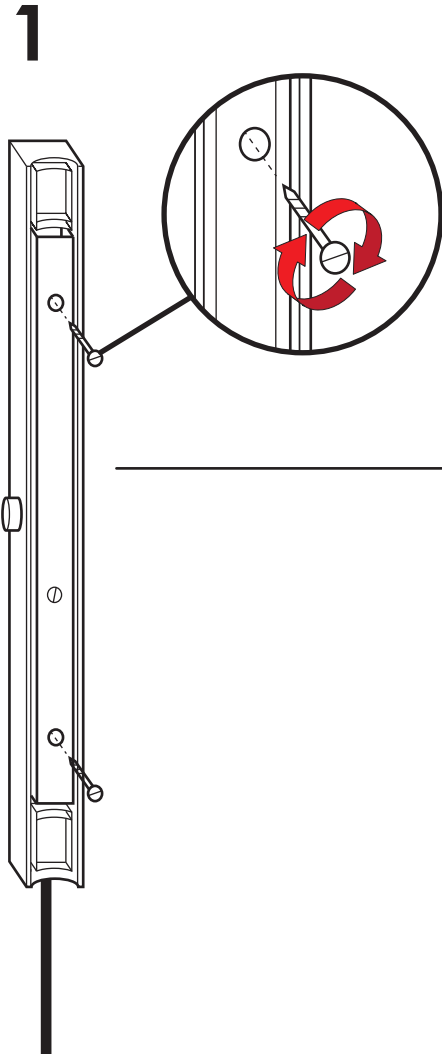

INSTALLATION INSTRUCTION

# Angel Wall 500 with Cable

Rubn®

# INSTALLATION INSTRUCTION

Fasten fixture on wall using  
2 screws (not included).