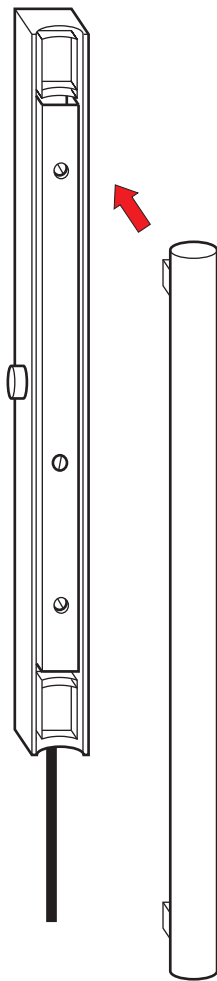

INSTALLATION INSTRUCTION

2