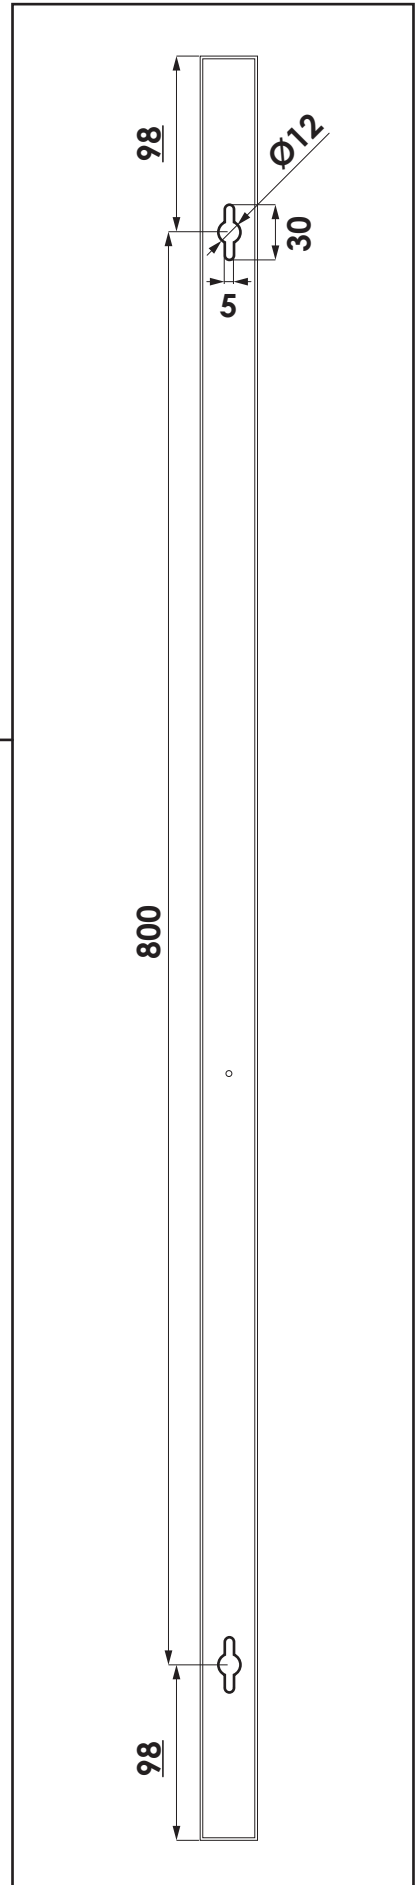

INSTALLATION INSTRUCTION

Angel Wall 1000 with Cable

Rubn®

INSTALLATION INSTRUCTION

1

Fasten fixture on wall using
2 screws (not included).

Rubn®

INSTALLATION INSTRUCTION