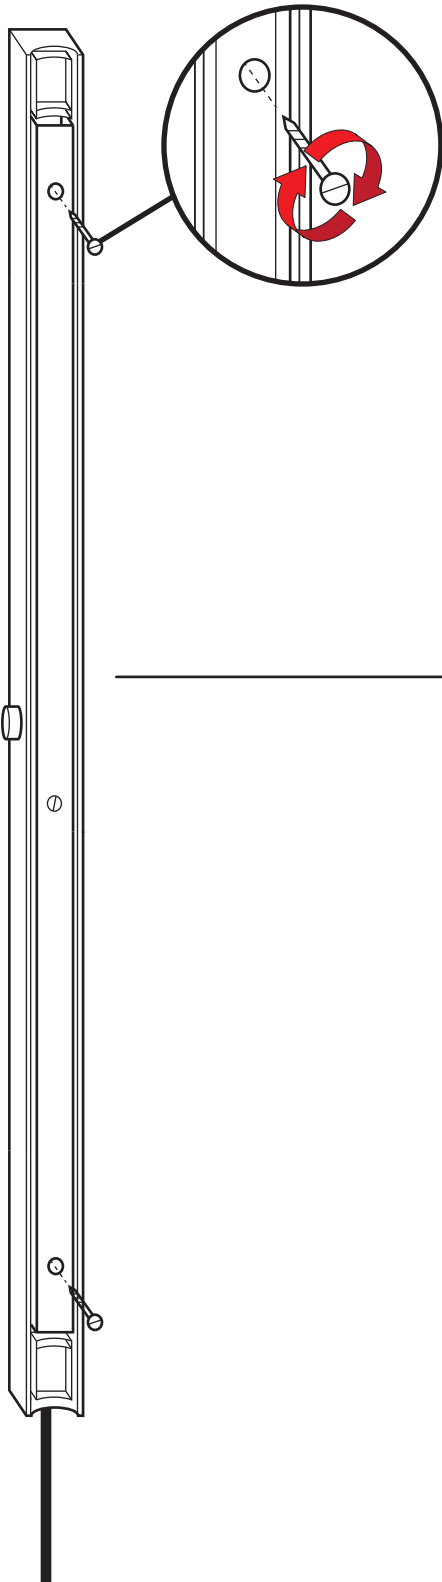

INSTALLATION INSTRUCTION

Angel Wall 1000 with Cable

Rubn®

INSTALLATION INSTRUCTION

1

Fasten fixture on wall using
2 screws (not included).

Rubn®

INSTALLATION INSTRUCTION