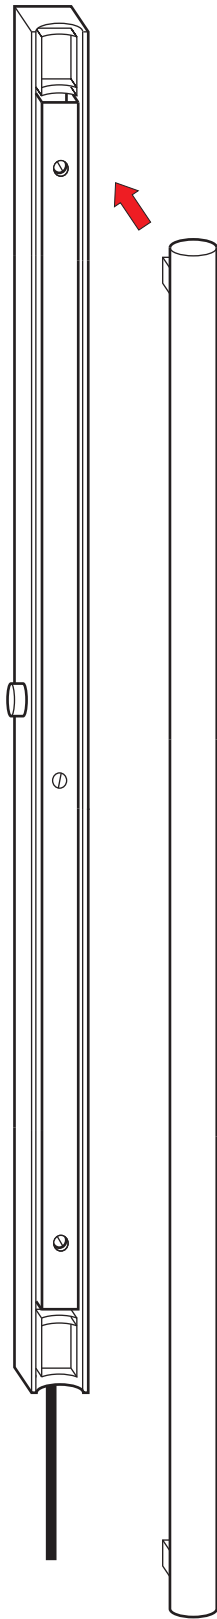

INSTALLATION INSTRUCTION

Angel Wall 1000 with Cable

Rubn®

INSTALLATION INSTRUCTION

1

Fasten fixture on wall using
2 screws (not included).

Rubn®

INSTALLATION INSTRUCTION

3

4

Rubn®