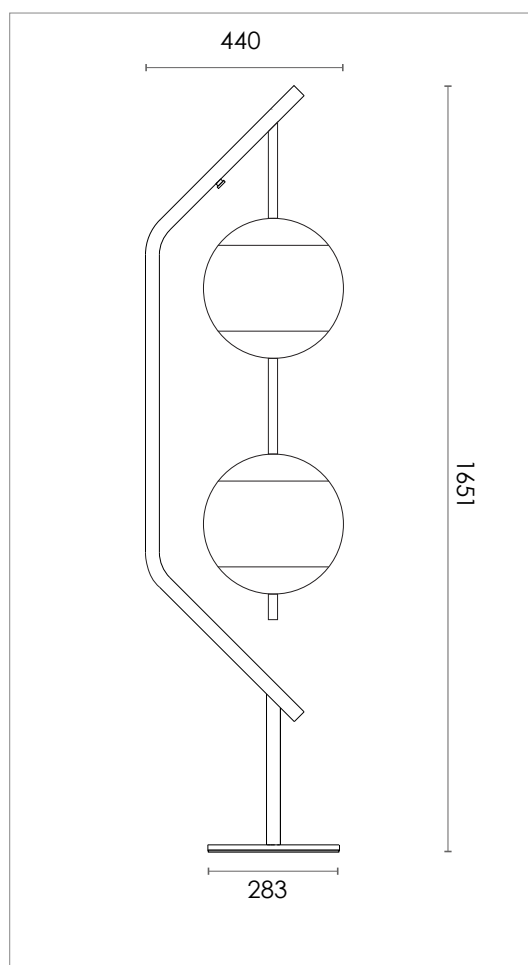

Monroe FLOOR

Design Specifications

DIMENSIONS (mm) H 1660 x W Top 420- W Base 283

WEIGHT (kg)

MATERIALS The lamp is made from solid brass/
powder coated steel and opal/
brown/smoked glass globes.

CORD (mm) Black textile - L 2800mm

ENVIRONMENT Indoor

DESIGN BY Niclas Hoflin

DESIGN YEAR 2021/2023

Electrical specifications

SWITCH Yes

LIGHT SOURCE 36W integrated LED

DIMMABLE YES

MAX (W) 4x10W LED

VOLTAGE 230v AC

CLASS 2

IP 20

COLOURS

BRASS OPAL ART.NO. 580822001

BRASS BROWN ART.NO. 580822201

BLACK OPAL ART.NO. 580822005

BLACK SMOKED ART.NO. 580822105