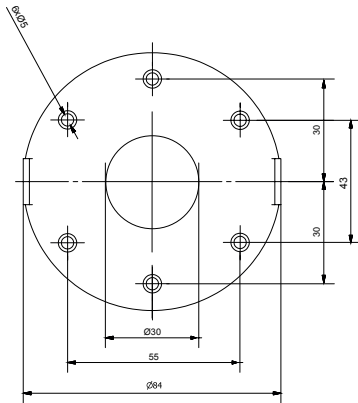

Rubn®

DESIGN NICLAS HOFLIN

— INSTALLATION INSTRUCTION —

VOLUME 2 WALL SMALL

1. Attach wall plate by using 4 screws (included)
Make sure that the plate is mounted straight.
2. Attach wall cup to wall plate by using 2 screws (included)