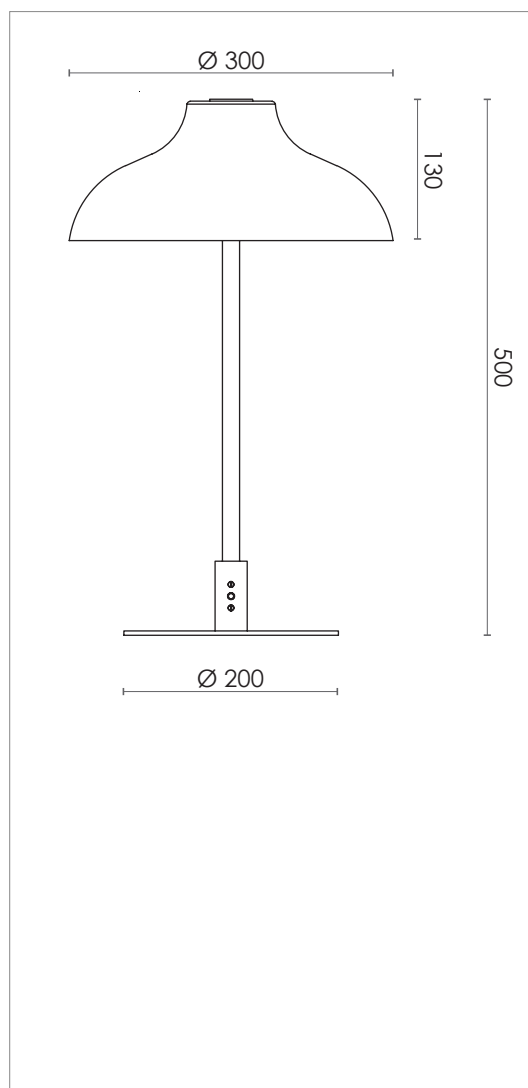

# BOLERO TABLE

## DESIGN SPECIFICATIONS

<b>DIMENSIONS (mm)</b>	H 500 x W Ø 300
<b>WEIGHT (kg)</b>	3,0
<b>MATERIALS</b>	THE LAMP IS MADE FROM CLEAR LACQURED BRASS, STEEL OR POWDER COATED STEEL.
<b>CORD (mm)</b>	BLACK TEXTILE - L 3800
<b>ENVIRONMENT</b>	INDOOR
<b>DESIGN BY</b>	NICLAS HOFLIN
<b>DESIGN YEAR</b>	2008

## ELECTRICAL SPECIFICATIONS

<b>SWITCH</b>	ON / OFF
<b>BULB HOLDER</b>	NO
<b>LIGHT SOURCE</b>	INTERGRATED 10 W DIMMABLE LED - 3000 K
<b>DIMMABLE</b>	YES
<b>MAX (W)</b>	10 W LED
<b>VOLTAGE</b>	230 / 240
<b>CLASS</b>	2
<b>IP</b>	20

## COLOURS

	<b>BLACK</b>	ART.NO. 311116005
	<b>STEEL</b>	ART.NO. 311115500
	<b>BLACK/BRASS</b>	ART.NO. 311115005
	<b>WHITE/BRASS</b>	ART.NO. 311115303
	<b>UMBRA GREY/STEEL</b>	ART.NO. 311115026