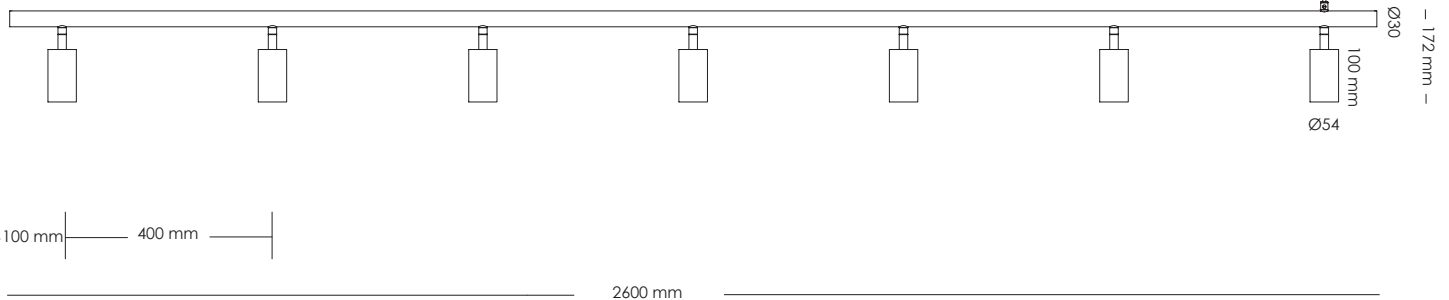

LONG JOHN 7 PENDANT

DESIGN SPECS.

PRODUCTION	ROD OF IRON OR BRASS . SPOTS AND DETAILS IN BRUSHED BRASS OR ALUMINUM. SUSPENSIONS NOT INCLUDED - CHOOSE BETWEEN DIFFERENT SUSPENSIONS.	
MATERIALS	BRASS, ALUMINUM, IRON	
CORD (mm)	BLACK OR WHITE TEXTILE	L: 3800
DIMENSIONS (mm)	W: 2600	H: 172
WEIGHT (kg)	4,8	
ENVIRONMENT	INDOOR	
DESIGN BY	NICLAS HOFLIN	
DESIGN YEAR	2014	

ELECTRICAL SPECS.

SWITCH	-
BULB HOLDER	GU10
LIGHT SOURCE	7 X 5W LED DIMMABLE (INCLUDED)
MAX (W)	7 X 5W LED
VOLTAGE	230 / 240
CLASS	CLASS 1
IP	IP20

RUBN